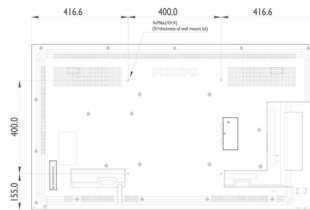

Power

- Standby power consumption: <0.4 W
- Mains power: 100 ~ 240 VAC, 50 ~ 60 Hz
- Consumption (EPA 6.0): 64 W
- Consumption (Typical): 76 W

Operating conditions

- Temperature range (operation): 0 ~ 40 °C
- Temperature range (storage): -20 ~ 60 °C
- Relative humidity: 20 ~ 80 %
- Altitude: 0 ~ 3000 m
- MTBF: 50,000 hour(s)

Sound

- Built-in speakers: 2 x 10W RMS

Accessories

- Included accessories: Remote Control, Batteries for remote control, Quick start guide, RS232 cable, AC Power Cord
- Stand: Universal Stand (Large size) (Optional)
- Optional accessories: ColourCalibrationKit (CCK4602)

Multimedia Applications

- USB Playback Audio: AAC, AIF, AIFF, M4A, MP3, WAV, WMA, ASF, LPCM, M3U, MP4
- USB Playback Picture: BMP, GIF, JPEG, JPG, PDF
- USB Playback Video: M2TS, M4V, MK3D, MKV, MP4, MPEG, MPG, MTS, TS, TTS, VOB, WMV

Miscellaneous

- On-Screen Display Languages: English, French, German, Spanish, Polish, Turkish, Russian, Italian, Simplified Chinese, Traditional Chinese, Arabic, Japanese, Danish, Dutch, Finnish, Norwegian, Portuguese, Swedish
- Regulatory approvals: EnergyStar 7.0, CE, FCC, Class B, UL/cUL, CCC, C-Tick, RoHS, GOST, BSMI, CB, J-Moss, PSE, VCCI
- Warranty: 3 year warranty

Internal Player

- CPU: Quad Core Cortex A9 1.8GHz
- GPU: ARM Mali400 Quad Core 533MHz
- Memory: 2GB DDR3
- Storage: 16GB EMMC

Issue date 2022-07-14

Version: 7.0.1

12 NC: 8670 001 37395
EAN: 87 12581 74128 0

© 2022 Koninklijke Philips N.V.
All Rights reserved.

Specifications are subject to change without notice.
Trademarks are the property of Koninklijke Philips N.V.
or their respective owners.

www.philips.com