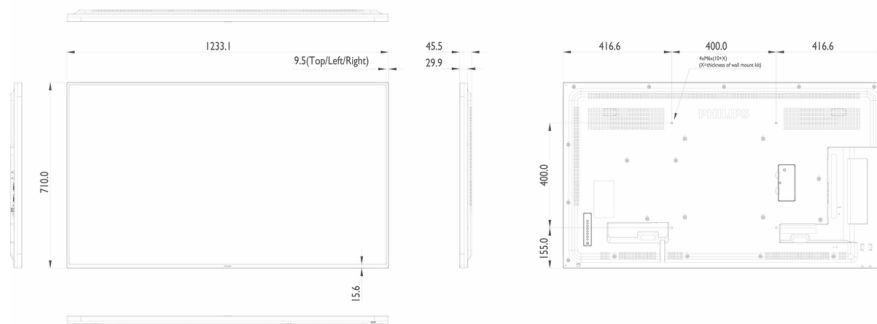

Power

- Standby power consumption: <0.4 W
- Mains power: 100 ~ 240 VAC, 50 ~ 60 Hz
- Consumption (EPA 6.0): 64 W
- Consumption (Typical): 76 W

Operating conditions

- Temperature range (operation): 0 ~ 40 °C
- Temperature range (storage): -20 ~ 60 °C
- Relative humidity: 20 ~ 80 %
- Altitude: 0 ~ 3000 m
- MTBF: 50,000 hour(s)

Sound

- Built-in speakers: 2 x 10W RMS

Accessories

- Included accessories: Remote Control, Batteries for remote control, Quick start guide, RS232 cable, AC Power Cord
- Stand: Universal Stand (Large size) (Optional)
- Optional accessories: ColourCalibrationKit (CCK4602)

Multimedia Applications

- USB Playback Audio: AAC, AIF, AIFF, M4A, MP3, WAV, WMA, ASF, LPCM, M3U, MP4
- USB Playback Picture: BMP, GIF, JPEG, JPG, PDF
- USB Playback Video: M2TS, M4V, MK3D, MKV, MP4, MPEG, MPG, MTS, TS, TTS, VOB, WMV

Miscellaneous

- On-Screen Display Languages: English, French, German, Spanish, Polish, Turkish, Russian, Italian, Simplified Chinese, Traditional Chinese, Arabic, Japanese, Danish, Dutch, Finnish, Norwegian, Portuguese, Swedish
- Regulatory approvals: EnergyStar 7.0, CE, FCC, Class B, UL/cUL, CCC, C-Tick, RoHS, GOST, BSMI, CB, J-Moss, PSE, VCCI
- Warranty: 3 year warranty

Internal Player

- CPU: Quad Core Cortex A9 1.8GHz
- GPU: ARM Mali400 Quad Core 533MHz
- Memory: 2GB DDR3
- Storage: 16GB EMMC

Issue date 2022-07-14

Version: 7.0.1

12 NC: 8670 001 37395
EAN: 87 12581 74128 0

© 2022 Koninklijke Philips N.V.
All Rights reserved.

Specifications are subject to change without notice.
Trademarks are the property of Koninklijke Philips N.V.
or their respective owners.

www.philips.com