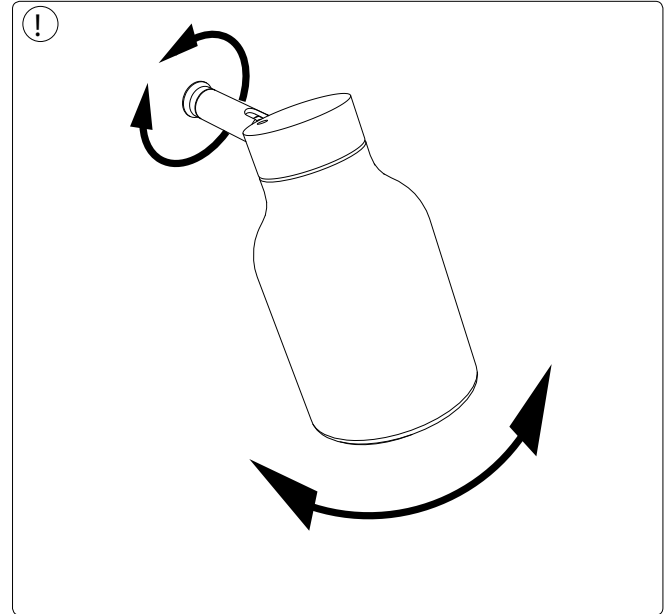

# PHILIPS

Incl.

Ø 6mm

5

6

Philips Lighting Contact Centre  
Int. Business Reply Service  
I.B.R.S. / C.C.R.I. Numéro 10461  
5600 VB Eindhoven  
Pays-Bas / The Netherlands

[www.philips.com/homelighting](http://www.philips.com/homelighting)  
☎ +800 7445 4775