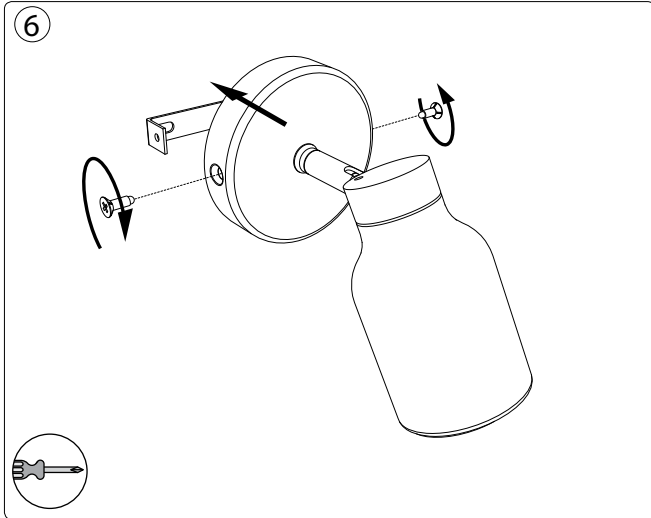

# PHILIPS

Incl.

Ø 6mm

5

6

Philips Lighting Contact Centre  
Int. Business Reply Service  
I.B.R.S. / C.C.R.I. Numéro 10461  
5600 VB Eindhoven  
Pays-Bas / The Netherlands

[www.philips.com/homelighting](http://www.philips.com/homelighting)  
☎ +800 7445 4775