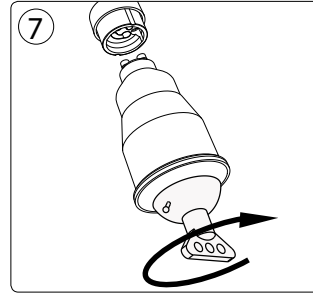

# PHILIPS

Incl.

Ø 6mm

5

6

Philips Lighting Contact Centre  
Int. Business Reply Service  
I.B.R.S. / C.C.R.I. Numéro 10461  
5600 VB Eindhoven  
Pays-Bas / The Netherlands

[www.philips.com/homelighting](http://www.philips.com/homelighting)  
☎ +800 7445 4775