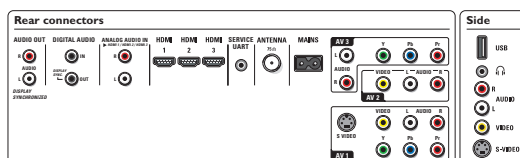

Power

- Ambient temperature: 5 °C to 35 °C
- Mains power: AC 110 +/- 10%

- Power consumption: 310 W
- Standby power consumption: 0.67 W

Accessories

- Included accessories: Table top stand

Dimensions

- Set dimensions in inch (W x H x D): 50.8 x 32.9 x 4.6 inch
- Set dimensions with stand in inch (H x D): 35.6 x 12.8 inch
- Product weight (lb): 87.1 lb
- Product weight (+stand) (lb): 108.2 lb
- Box dimensions in inch (W x H x D): 54.4 x 36.5 x 10.9 inch
- Weight incl. Packaging (lb): 125.0 lb
- VESA wall mount compatible: 600 x 400 mm