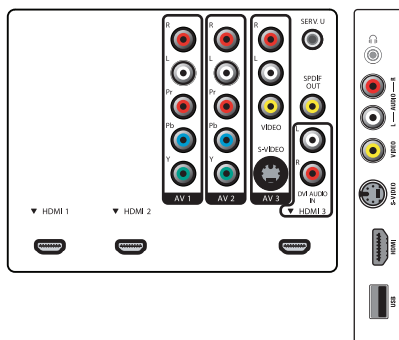

- Remote Control: TV
- Screen Format Adjustments: 4:3, Auto Format, Movie expand 14:9, Movie expand 16:9, Super Zoom, Widescreen, unscanned (1080p dot by dot)

Multimedia Applications

- Multimedia connections: USB memory class device
- Playback Formats: MP3, JPEG Still pictures
- Playback enhancement: Picture slideshow

Tuner/Reception/Transmission

- Aerial Input: 75 ohm F-type
- TV system: ATSC, NTSC
- Video Playback: NTSC
- Cable: Unscrambled Digital Cable -QAM
- Tuner bands: Hyperband, S-Channel, UHF, VHF

Connectivity

- AV 1: Audio L/R in, YPbPr
- AV 2: Audio L/R in, YPbPr
- AV 3: CVBS in, S-Video in
- HDMI 1: HDMI v1.3
- HDMI 2: HDMI v1.3
- HDMI 3: Analog audio L/R in, HDMI v1.3
- EasyLink (HDMI-CEC): One touch play, Power status, System info (menu language), System standby
- Front / Side connections: HDMI v1.3, S-video in, CVBS in, Audio L/R in, Headphone Out, USB
- Audio Output - Digital: Coaxial (cinch)

Power

- Ambient temperature: 5 °C to 40 °C
- Mains power: 110-240V, 50-60Hz
- Power consumption: 350 W
- Standby power consumption: < 1 W

Dimensions

- Set dimensions in inch (W x H x D): 51.24 x 31.40 x 4.55 inch
- Set dimensions with stand in inch (W x H x D): 51.24 x 34.17 x 12.80 inch
- Weight incl. Packaging (lb): 116.84
- Product weight (lb): 101.4 (with stand), 83.8 (without stand)
- Box dimensions in inch (W x H x D): 55.71 x 37.56 x 15.79 inch
- VESA wall mount compatible: 400 x 400 mm

Issue date 2012-01-20

Version: 2.0.57

12 NC: 8670 000 47377
UPC: 6 09585 16242 6

© 2012 Koninklijke Philips Electronics N.V.
All Rights reserved.

Specifications are subject to change without notice.
Trademarks are the property of Koninklijke Philips Electronics N.V. or their respective owners.

www.philips.com

Accessories

- Included accessories: Tabletop swivel stand, Power cord, Quick start guide, User Manual, Registration card, Remote Control