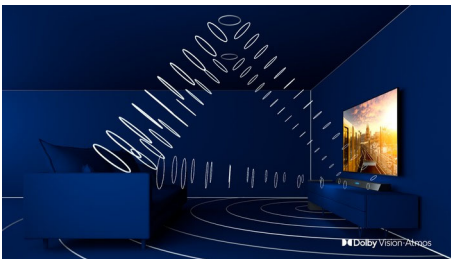

3-sided Ambilight TV Major HDR formats supported, P5 Perfect Picture Engine, 126 cm (50") Android TV

50PUT8516/56

Highlights

3-sided Ambilight

With Philips Ambilight every moment feels closer. Intelligent LEDs around the edge of the TV respond to the on-screen action and emit an immersive glow that's simply captivating. Experience it once and wonder how you enjoyed TV without it.

Dolby Vision + Dolby Atmos

Support for Dolby's premium sound and video formats means the HDR content you watch will look-and sound-glorious. You'll enjoy a picture that reflects the director's original intentions and experience spacious sound with real clarity and depth.