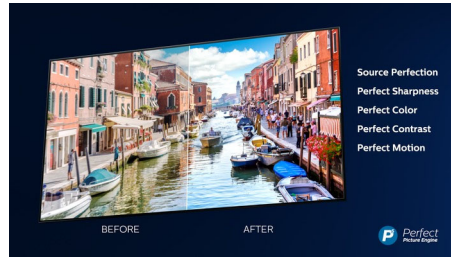

Philips P5 Picture Engine

The Philips P5 engine delivers a picture as brilliant as the content you love. Details have noticeably more depth. Colors are vivid, while skin tones look natural. Contrast is so crisp you'll feel every detail. Motion is perfectly smooth.