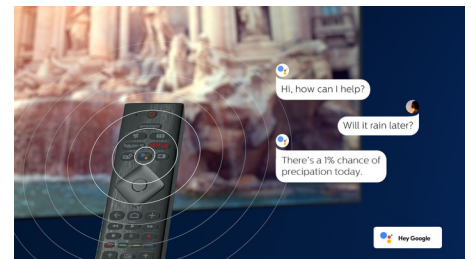

AI voice control

Push a button on the remote to talk to the Google Assistant. Control the TV or Google Assistant-compatible smart home devices with your voice. Or ask Alexa to control the TV via Alexa-enabled devices.