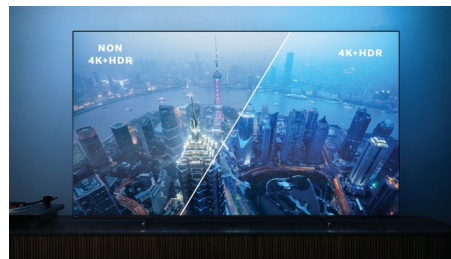

Vibrant HDR picture

Your Philips 4K UHD TV is compatible with all major HDR formats, including Dolby Vision. Whether it's a must-watch series or the latest video game, shadows will be deeper. Bright surfaces will shine. Colors will be truer.