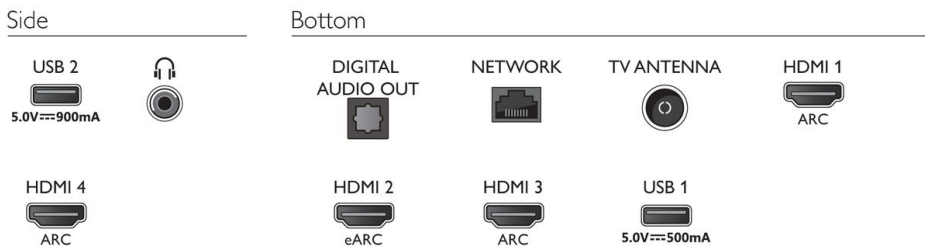

Dimensions

- VESA wall mount compatible: 300 x 300 mm
- Box dimensions (W x H x D): 1240.0 x 785.0 x 160.0 mm
- Product weight: 13 kg
- Product weight (+stand): 16.0 kg
- Set dimensions (W x H x D): 1116 x 645 x 81 mm
- Set dimensions with stand (W x H x D): 1116 x 715 x 256.2 mm
- Weight incl. Packaging: 9.7 kg

Accessories

- Included accessories: Remote Control, Quick start guide, Legal and safety brochure, Power cord, Table top stand, 2 x AAA Batteries

Connections

Issue date 2021-12-20

Version: 2.0.1

12 NC: 8670 001 80471
EAN: 87 18863 03212 1