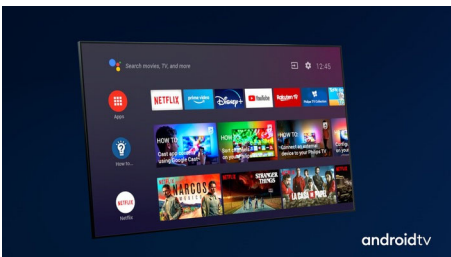

Android TV

Your Philips Android TV gives you the content you want-when you want it. You can customize the home screen to display your favorite apps, making it simple to start

streaming the movies and shows you love. Or pick up where you left off.