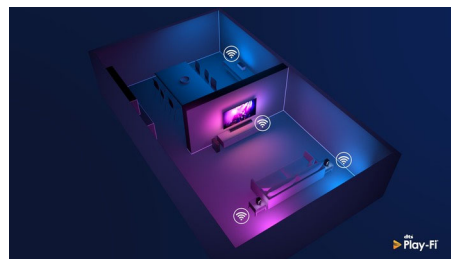

DTS Play-Fi compatible

With DTS Play-Fi on your Philips TV you can connect to compatible speakers in any room.

Got wireless speakers in the kitchen? Listen to the movie while you make a snack, or keep up with the sports commentary while you get everyone drinks.