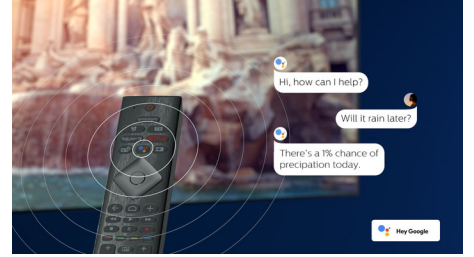

Google Assistant

Control your Philips Android TV with your voice. Want to play a game, watch Netflix, or find content and apps in the Google Play store? Just tell your TV. You can even command all Google Assistant-compatible smart home devices-like dimming the lights and setting the thermostat on movie night. Without leaving the sofa.

Dolby Vision Atmos

androidtv