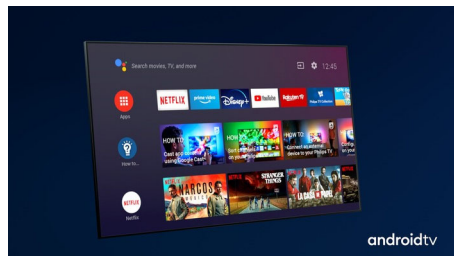

Simply smart. Android TV

Your Philips Android TV gives you the content you want-when you want it. You can customize the home screen to display your favorite apps, making it simple to start streaming the movies and shows you love. Or pick up where you left off.

Design

Black matte bezel. Slender feet.