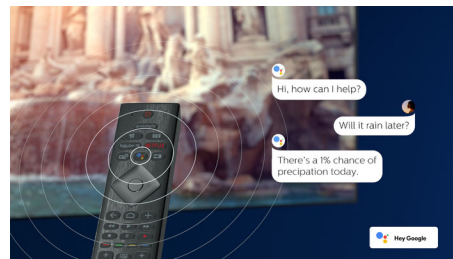

Google Assistant

Control your Philips Android TV with your voice. Want to play a game, watch Netflix, or find content and apps in the Google Play store? Just tell your TV. You can even command all Google Assistant-compatible smart home devices-like dimming the lights and setting the thermostat on movie night. Without leaving the sofa.