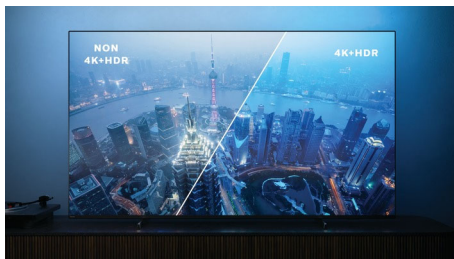

4K UHD LED Android TV
Dolby Atmos sound Major HDR formats supported, 126 cm (50") Android TV

50PUT7406/56

Highlights

Supports all major HDR formats

Your Philips 4K UHD TV is compatible with all major HDR formats, including Dolby Vision. Whether it's a must-watch series or the latest video game, shadows will be deeper. Bright surfaces will shine. Colors will be truer.