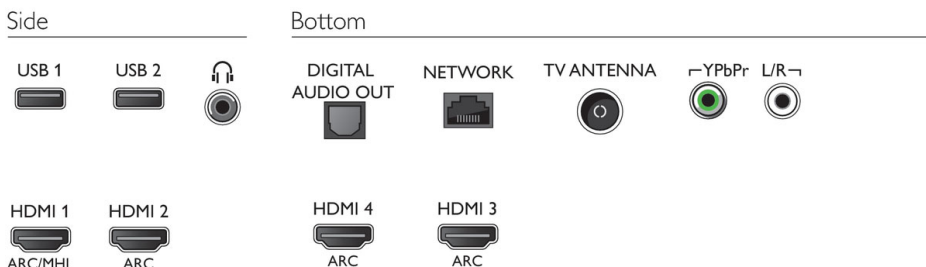

Multimedia Applications

- Video Playback Formats: Containers: AVI, MKV, H264/MPEG-4 AVC, MPEG-1, MPEG-2, MPEG-4, WMV9/VC1, VP9, HEVC (H.265)
- Subtitles Formats Support: .SRT, .SUB, .TXT, .SMI
- Music Playback Formats: AAC, MP3, WAV, WMA (v2 up to v9.2), WMA-PRO (v9 and v10)
- Picture Playback Formats: JPEG, BMP, GIF, PNG

Supported Display Resolution

- Computer inputs on all HDMI: up to 4K UHD 3840x2160 @60Hz
- Video inputs on all HDMI: up to 4K UHD 3840x2160 @60Hz

Tuner/Reception/Transmission

- HEVC support
- Digital TV: DVB-T/T2
- MPEG Support: MPEG2, MPEG4
- Video Playback: NTSC, PAL, SECAM
- TV Program guide*: 8 day Electronic Program Guide
- Signal strength indication

Power

- Mains power: AC 220 - 240 V 50/60Hz
- Ambient temperature: 5 °C to 35 °C
- Power Saving Features: Auto switch-off timer, Light sensor, Picture mute (for radio)

Dimensions

- Box dimensions (W x H x D): 1240 x 800 x 160 mm
- Set dimensions (W x H x D): 1128.4 x 663 x 78.1 mm

- Set dimensions with stand (W x H x D): 1128.4 x 717.6 x 266.3 mm
- VESA wall mount compatible: 200 x 200 mm
- Product weight: 12.8 kg
- Product weight (+stand): 13.6 kg
- Weight incl. Packaging: 18.2 kg

Accessories

- Included accessories: Remote Control, Quick start guide, Legal and safety brochure, Power cord, Mini-jack to L/R cable, Mini-jack to YPbPr cable, Table top stand, 2 x AA Batteries

Connections

Issue date 2019-09-19

Version: 13.1.1

12 NC: 8670 001 55641
EAN: 87 18863 01695 4

© 2019 Koninklijke Philips N.V.
All Rights reserved.

Specifications are subject to change without notice.
Trademarks are the property of Koninklijke Philips N.V.
or their respective owners.

www.philips.com

* EPG and actual visibility (up to 8 days) is country and operator dependent.
* Android App offerings vary per country. For more details please visit your local Google Play Store.
* Smart TV app offerings vary per TV model and country. For more details please visit: www.philips.com/smarttv.
* This television contains lead only in certain parts or components where no technology alternatives exist in accordance with existing exemption clauses under the RoHS Directive.
* Its functionality is subject to ChromeCast built-in apps and smart devices. For more details, please visit ChromeCast built-in product pages.