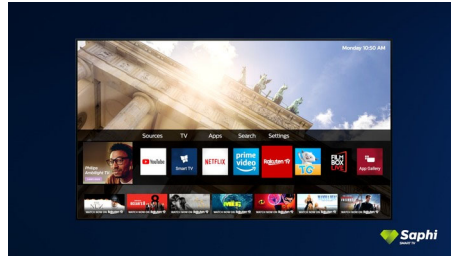

Saphi Smart TV

SAPHI is a fast, intuitive operating system that makes your Philips Smart TV a real pleasure to use. Enjoy great picture quality and one-button access to a clear icon-based menu. Operate

your TV with ease, and quickly navigate to popular Philips Smart TV apps including YouTube, Netflix, and more.

Borderless design

Another Philips ingenious invention, bringing you Philips borderless design TV. Now, you can see more screen images till the edge of your screen, without feeling bothered by a black frame around the TV. A true genuine art masterpiece that now you can really own in your room. This TV is beautiful and minimally invasive. It transcends beyond time and will definitely blends intricately with your modern interior.

Modern edge feet look

When setting out to create a new TV, our teams consider every aspect: from technology to design. Our new edge feet were engineered to create space beneath your TV where a traditional stand would normally sit, offering you a more immersive viewing experience. The effect? A TV that stands confidently with a nod to the future.