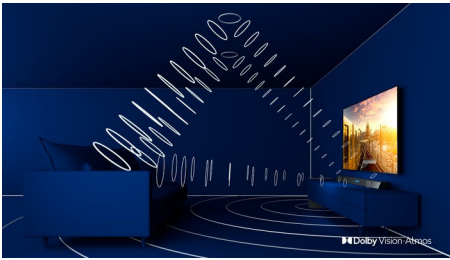

Dolby Vision and Dolby Atmos

Support for Dolby's premium sound and video formats means the HDR content you watch will look-and sound-gloriously real. Whether it's the latest streaming series or a Blu-Ray disc set, you'll enjoy contrast, brightness, and color that reflect the director's original intentions. And hear spacious sound with clarity, detail, and depth.