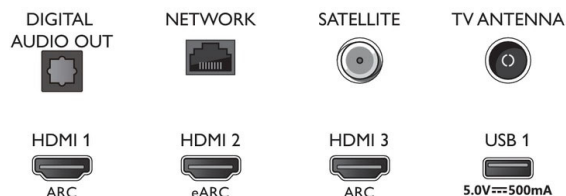

Design

- Colours of TV: Anthracite grey bezel
- Stand design: Swivel +/- 15 degree, Anthracite grey stand

Accessories

- Included accessories: Quick start guide, Legal and safety brochure, Power cord, Tabletop stand, Remote Control with QWERTY
- Included batteries: 2 x AAA Batteries

Connections

Side

Bottom

Issue date 2022-07-20

Version: 10.3.1

12 NC: 8670 001 74944
EAN: 87 18863 02874 2

© 2022 Koninklijke Philips N.V.
All Rights reserved.

Specifications are subject to change without notice.
Trademarks are the property of Koninklijke Philips N.V.
or their respective owners.