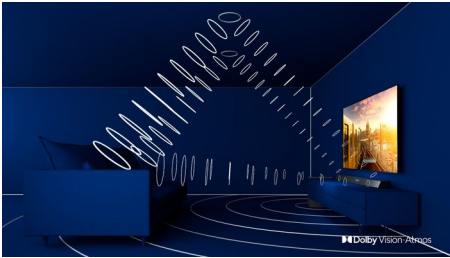

Dolby Vision + Dolby Atmos

Support for Dolby's premium sound and video formats means that the HDR content that you watch will look—and sound—glorious. You'll enjoy a picture that reflects the director's original intentions and experience spacious sound with real clarity and depth.