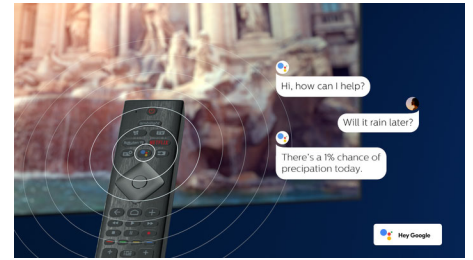

Dolby Vision + Dolby Atmos

Support for Dolby's premium sound and video formats means that the HDR content that you watch will look—and sound—glorious. You'll enjoy a picture that reflects the director's original intentions and experience spacious sound with real clarity and depth.

AI voice control

Push a button on the remote to talk to the Google Assistant. Control the TV or Google Assistant-compatible smart home devices with your voice. Or ask Alexa to control the TV via Alexa-enabled devices.