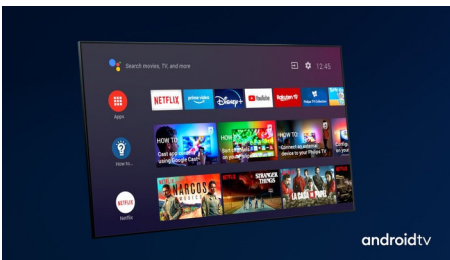

Android TV

Your Philips Android TV gives you the content you want—when you want it. You can customise the home screen to display your favourite apps, making it simple to start streaming the movies and shows you love. Or pick up where you left off.