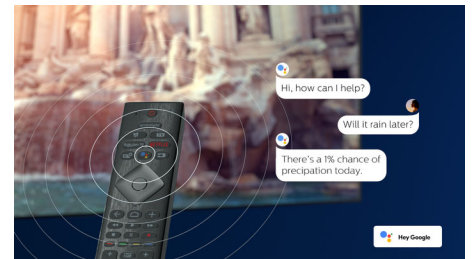

DTS Play-Fi compatible

With DTS Play-Fi on your Philips TV you can connect to compatible speakers in any room. Got wireless speakers in the kitchen? Listen to the film while you make a snack, or keep up with the sports commentary while you get everyone drinks.

HDMI 2.1 VRR and low latency

Your Philips TV boasts the latest HDMI 2.1 connectivity, and the TV automatically switches to a low latency setting when you start playing a game on your console. VRR is supported for smooth fast-action gameplay. Ambilight's gaming mode brings the thrill right into the room.

AI voice control

Push a button on the remote to talk to the Google Assistant. Control the TV or Google Assistant-compatible smart home devices with your voice. Or ask Alexa to control the TV via Alexa-enabled devices.

Slim, attractive design

Placing your TV in a corner or in an awkward position? The central swivel stand ensures that you'll always be able to angle the screen just so. Wherever your TV sits, the virtually bezel-free screen adds a sophisticated touch.