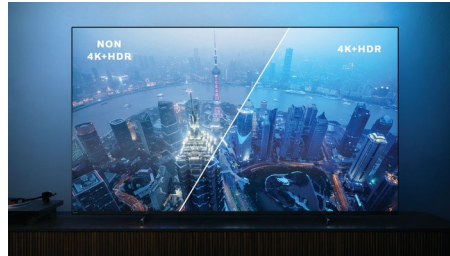

Vibrant HDR picture

Your Philips 4K UHD TV is compatible with all major HDR formats, including Dolby Vision. Whether it's a must-watch series or the latest video game, shadows will be deeper. Bright surfaces will shine. Colours will be truer.