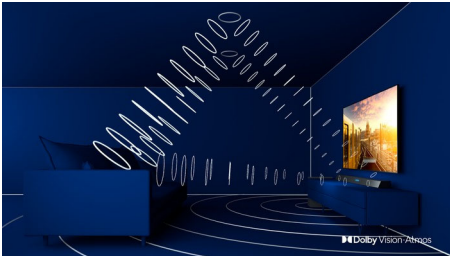

Dolby Vision + Dolby Atmos

Support for Dolby's premium sound and video formats means that the HDR content that you watch will look—and sound—glorious. You'll enjoy a picture that reflects the director's original intentions and experience spacious sound with real clarity and depth.

Slim, attractive design

Placing your TV in a corner or in an awkward position? The central swivel stand ensures that you'll always be able to angle the screen just so. Wherever your TV sits, the virtually bezel-free screen adds a sophisticated touch.