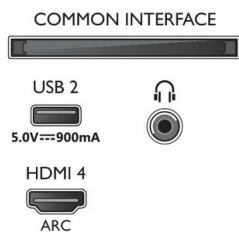

Connections

Side