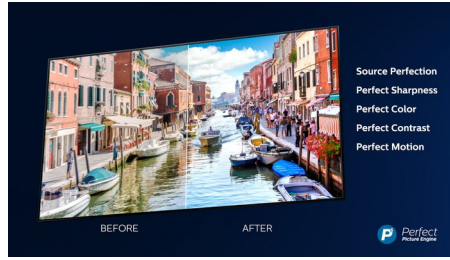

Philips P5 Picture Engine

The Philips P5 engine delivers a picture as brilliant as the content you love. Details have noticeably more depth. Colours are vivid, while skin tones look natural. Contrast is so crisp you'll feel every detail. Motion is perfectly smooth.