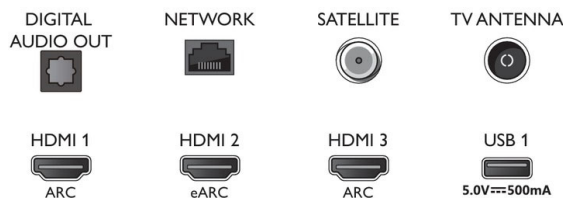

Design

- Colours of TV: Light silver bezel
- Stand design: Swivel +/- 15 degree, Light silver stand

Accessories

- Included accessories: Remote Control, Quick start guide, Legal and safety brochure, Power cord, Tabletop stand
- Included batteries: 2 x AAA Batteries

Connections

Side

Bottom

Issue date 2021-10-07

Version: 7.5.1

12 NC: 8670 001 74851
EAN: 87 18863 02852 0

© 2021 Koninklijke Philips N.V.
All Rights reserved.

Specifications are subject to change without notice. Trademarks are the property of Koninklijke Philips N.V. or their respective owners.