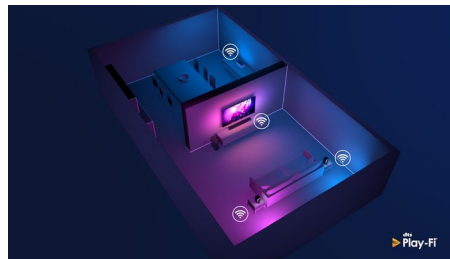

DTS Play-Fi compatible

With DTS Play-Fi on your Philips TV you can connect to compatible speakers in any room. Got wireless speakers in the kitchen? Listen to the film while you make a snack, or keep up with the sports commentary while you get everyone drinks.