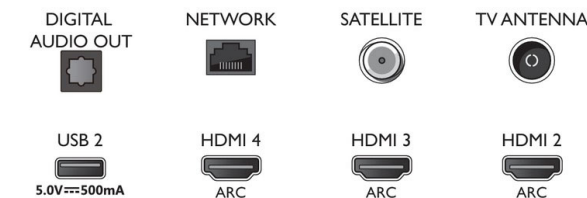

### Sound

- Output power (RMS): 20W
- Sound Enhancement: Dolby Atmos, Clear Dialogue, A.I. Sound, 5 Band Equalizer, Auto Volume Leveler, Bass Enhancement, Night mode
- Speaker configuration: 2x10W full range speaker

### Dimensions

- Box dimensions (W x H x D): 1240.0 x 785.0 x 160.0 mm
- Set dimensions (W x H x D): 1119.8 x 650.0 x 77.7 mm
- Set dimensions with stand (W x H x D): 1119.8 x 720.2 x 253.6 mm
- Stand dimensions (W x H x D): 750.0 x 70.2 x 253.6 mm
- Product weight: 13.9 kg
- Product weight (+stand): 16.9 kg
- Weight incl. Packaging: 20.3 kg
- Wall mount compatible: 300 x 200 mm

### Connections

Side

Bottom

Issue date 2022-07-14

Version: 12.2.1

12 NC: 8670 001 65538  
EAN: 87 18863 02296 2

© 2022 Koninklijke Philips N.V.  
All Rights reserved.

Specifications are subject to change without notice.  
Trademarks are the property of Koninklijke Philips N.V.  
or their respective owners.