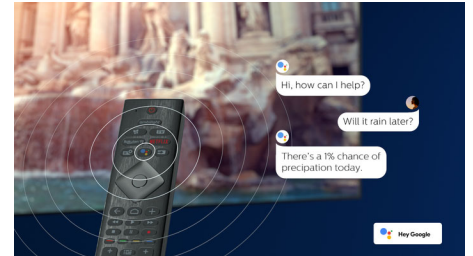

### 4K UHD HDR

Your Philips 4K UHD TV is compatible with all major HDR formats, including HDR10+ and

50PUS8505/12

Dolby Vision. Whether it's a must-watch series or the latest video game, shadows will be deeper. Bright surfaces will shine. Colors will be truer.

### Voice assistant

Control your Philips Android TV with your voice. Want to play a game, watch Netflix, or find content and apps in the Google Play store? Just tell your TV. You can even command all Google Assistant-compatible smart home devices, like dimming the lights and setting the thermostat on movie night. Without leaving the sofa. The days of searching for the TV remote are over. Now you can use your voice to control your Philips smart TV via Alexa-enabled devices, like Amazon Echo. Turn your TV on, change the channel, switch to your gaming console and more with Alexa.