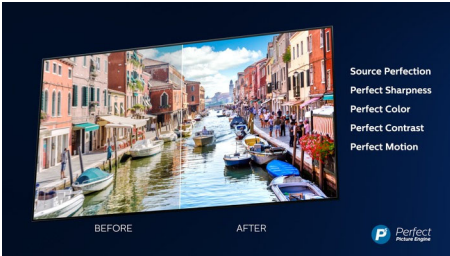

P5 Perfect Picture Engine

The Philips P5 engine delivers a picture as brilliant as the content you love. Details have

noticeably more depth. Colors are vivid, while skin tones look natural. Contrast is so crisp you'll feel every detail. Motion is perfectly smooth.