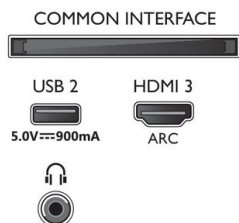

EU Energy card

- EPREL registration numbers: 355214
- Diagonal screen size (inch): 50
- Diagonal screen size (metric): 126
- Energy class for SDR: G
- On mode power demand for SDR: 144 Kwh/1000h
- Energy class for HDR: G
- On mode power demand for HDR: 74 Kwh/1000h
- Networked standby mode: <2.0 W
- Off mode power consumption: n.a.
- Panel technology used: LED LCD

Sound

- Output power (RMS): 20W

- Sound Enhancement: 5 Band Equalizer, A.I. Sound, Clear Dialogue, Dolby Atmos, Night mode, Auto Volume Leveler, Bass Enhancement, Dolby Bass Enhancement, Dolby Volume Leveler
- Speaker configuration: 2x10W full range speaker

Dimensions

- Box dimensions (W x H x D): 1240.0 x 785.0 x 150.0 mm
- Set dimensions (W x H x D): 1127.6 x 643.5 x 77.4 mm
- Set dimensions with stand (W x H x D): 1127.6 x 676.1 x 259.7 mm
- Stand dimensions (W x H x D): 790.0 x 32.6 x 259.7 mm
- Product weight: 10.4 kg
- Product weight (+stand): 10.6 kg
- Weight incl. Packaging: 15.3 kg
- Wall mount compatible: 200 x 200 mm

Design

- Colors of TV: Plastic glossy black bezel
- Stand design: Matte blade stand

Accessories

- Included accessories: Remote Control, 2 x AAA Batteries, Power cord, Quick start guide, Legal and safety brochure, Table top stand

Connections

Side