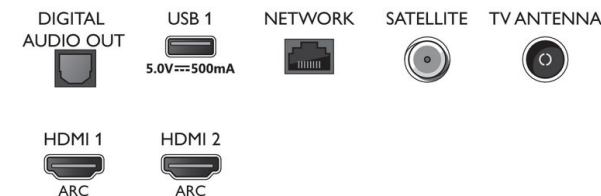

Bottom

Issue date 2022-07-14

Version: 8.0.1

12 NC: 8670 001 65832
EAN: 87 18863 02346 4

© 2022 Koninklijke Philips N.V.
All Rights reserved.

Specifications are subject to change without notice.
Trademarks are the property of Koninklijke Philips N.V.
or their respective owners.

www.philips.com

* EPG and actual visibility (up to 8 days) is country and operator dependent.

* Energy consumption in kWh per year, based on the power consumption of the television operating 4 hours per day for 365 days. The actual energy consumption will depend on how the television is used.

* The TV supports DVB reception for 'Free to air' broadcast. Specific DVB operators may not be supported. An up to date list can be found in the FAQ section of the Philips support website. For some operators Conditional Access and subscription are required. Contact your operator for more information.

* Philips TV Remote app and related functionalities vary per TV model, operator, and country, as well as smart device model and OS. For more details please visit: www.philips.com/TVRemoteapp.

* Smart TV app offerings vary per TV model and country. For more details please visit: www.philips.com/smarttv.

* This television contains lead only in certain parts or components where no technology alternatives exist in accordance with existing exemption clauses under the RoHS Directive.