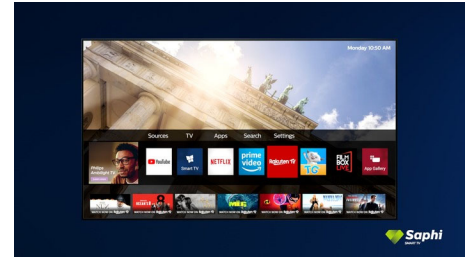

## Saphi Smart TV

SAPHI is a fast, intuitive operating system that makes your Philips Smart TV a real pleasure to use. Enjoy great picture quality and one-button access to a clear icon-based menu. Operate your TV with ease, and quickly navigate to popular Philips Smart TV apps including YouTube, Netflix, and more.