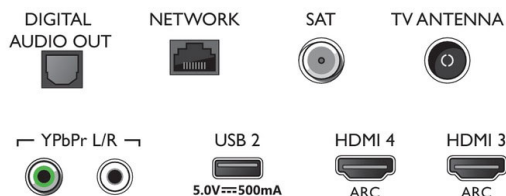

Specifications

Ambilight

- Ambilight Version: 3 sided
- Ambilight Features: Built-in Ambilight+hue, Ambilight Music, Game Mode, Wall colour adaptive, Lounge mode

Picture/Display

- Display: 4K Ultra HD LED
- Diagonal screen size (metric): 126 cm
- Panel resolution: 3840 x 2160
- Aspect ratio: 16:9
- Pixel engine: P5 Perfect Picture Engine
- Picture enhancement: Ultra Resolution, Micro Dimming Pro, 1700 PPI, Dolby Vision, HDR10+

Supported Display Resolution

- Computer inputs on all HDMI: HDR supported, HDR10/HLG, up to 4K UHD 3840 x 2160 @60 Hz
- Video inputs on all HDMI: up to 4K UHD 3840 x 2160 @60 Hz, HDR supported, HDR10/HLG (Hybrid Log Gamma), HDR10+/Dolby Vision

Android TV

- OS: Android TV™ 9 (Pie)
- Pre-installed apps: Google Play Movies*, Google Play Music*, Google Search, YouTube
- Memory size (Flash): 16 GB*

Smart TV Features

- User Interaction: SimplyShare
- Interactive TV: HbbTV
- Programme: Pause TV, USB recording*
- Ease of Installation: Auto detect Philips devices, Device connection wizard, Network installation wizard, Settings assistant wizard
- Ease of Use: One-stop smart menu button, On-screen user manual
- Firmware upgradeable: Firmware auto upgrade wizard, Firmware upgradeable via USB, Online firmware upgrade
- Screen Format Adjustments: Basic - Fill Screen, Fit to screen, Advance - Shift, Zoom, stretch, Wide screen
- Philips TV Remote app*: Apps, Channels, Control, NowOnTV, TV Guide, Video On Demand
- Remote Control: with Voice

Processing

- Processing Power: Quad Core

Tuner/Reception/Transmission

- HEVC support
- Digital TV: DVB-T/T2/T2-HD/C/S/S2
- MPEG Support: MPEG2, MPEG4
- Video Playback: NTSC, PAL, SECAM
- TV Programme guide*: 8-day Electronic Programme Guide
- Signal strength indication
- Teletext: 1000 page Hypertext