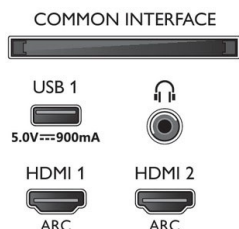

Connections

Side