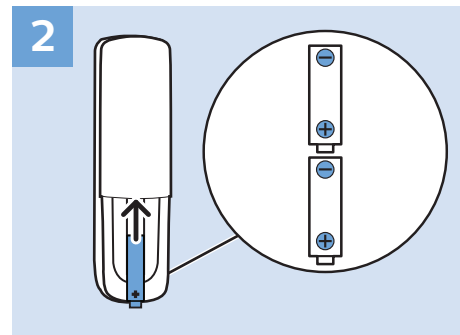

## Video Player - CVBS, L/R

VESA (x, y)

50" (126 cm) 200x200 mm M6

58" (147 cm) 300x200 mm M6

50"

58"

[www.philips.com/TVsupport](http://www.philips.com/TVsupport)

All registered and unregistered trademarks are property of their respective owners.  
Specifications are subject to change without notice.  
Philips and the Philips' shield emblem are trademarks of Koninklijke Philips N.V.  
and are used under license from Koninklijke Philips N.V.  
2018 © TP Vision Europe B.V. All rights reserved.