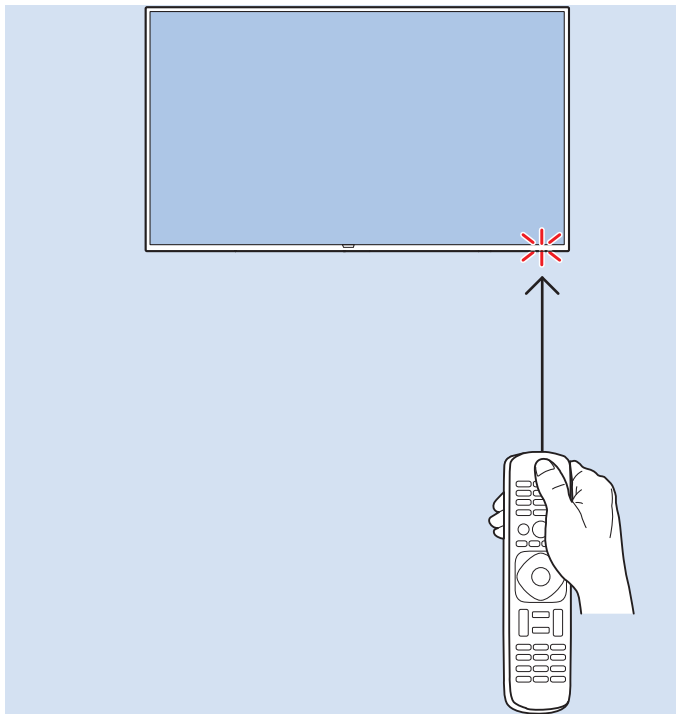

## Video Player - CVBS, L/R

VESA (x, y)

50" (126 cm) 200x200 mm M6

58" (147 cm) 300x200 mm M6

50"

58"

[www.philips.com/TVsupport](http://www.philips.com/TVsupport)

All registered and unregistered trademarks are property of their respective owners.  
Specifications are subject to change without notice.  
Philips and the Philips' shield emblem are trademarks of Koninklijke Philips N.V.  
and are used under license from Koninklijke Philips N.V.  
2018 © TP Vision Europe B.V. All rights reserved.