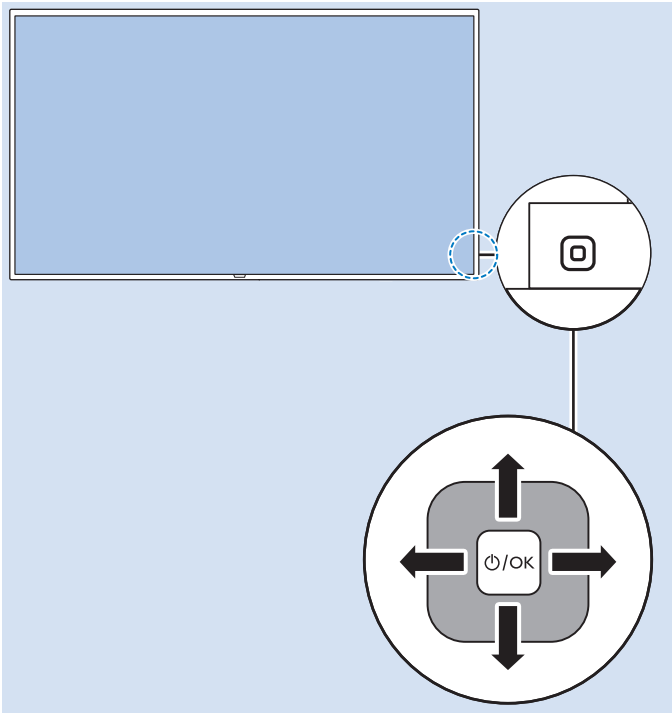

## Video Player - CVBS, L/R

VESA (x, y)

50" (126 cm) 200x200 mm M6

58" (147 cm) 300x200 mm M6

50"

58"

[www.philips.com/TVsupport](http://www.philips.com/TVsupport)

All registered and unregistered trademarks are property of their respective owners.  
Specifications are subject to change without notice.  
Philips and the Philips' shield emblem are trademarks of Koninklijke Philips N.V.  
and are used under license from Koninklijke Philips N.V.  
2018 © TP Vision Europe B.V. All rights reserved.