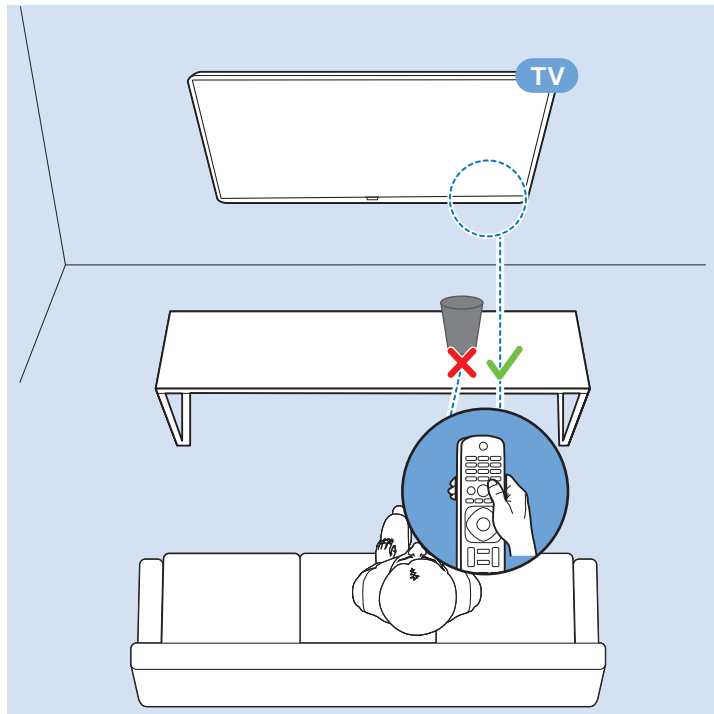

## Video Player - CVBS, L/R

VESA (x, y)

50" (126 cm) 200x200 mm M6

58" (147 cm) 300x200 mm M6

50"

58"

[www.philips.com/TVsupport](http://www.philips.com/TVsupport)

All registered and unregistered trademarks are property of their respective owners.  
Specifications are subject to change without notice.  
Philips and the Philips' shield emblem are trademarks of Koninklijke Philips N.V.  
and are used under license from Koninklijke Philips N.V.  
2018 © TP Vision Europe B.V. All rights reserved.