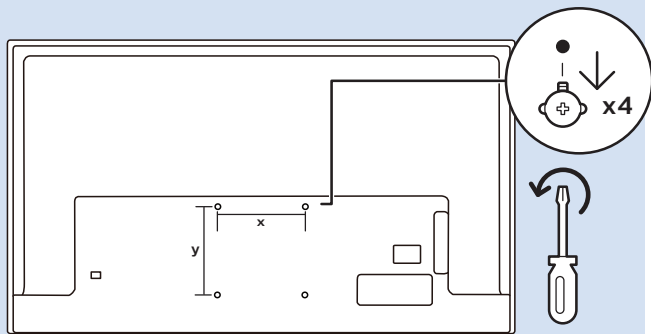

## Video Player - CVBS, L/R

VESA (x, y)

50" (126 cm) 200x200 mm M6

58" (147 cm) 300x200 mm M6

50"

58"

[www.philips.com/TVsupport](http://www.philips.com/TVsupport)

All registered and unregistered trademarks are property of their respective owners.  
Specifications are subject to change without notice.  
Philips and the Philips' shield emblem are trademarks of Koninklijke Philips N.V.  
and are used under license from Koninklijke Philips N.V.  
2018 © TP Vision Europe B.V. All rights reserved.