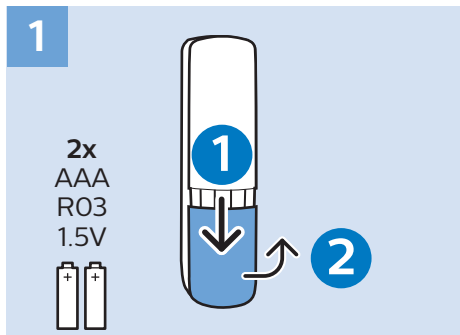

## Video Player - CVBS, L/R

VESA (x, y)

50" (126 cm) 200x200 mm M6

58" (147 cm) 300x200 mm M6

50"

58"

[www.philips.com/TVsupport](http://www.philips.com/TVsupport)

All registered and unregistered trademarks are property of their respective owners.  
Specifications are subject to change without notice.  
Philips and the Philips' shield emblem are trademarks of Koninklijke Philips N.V.  
and are used under license from Koninklijke Philips N.V.  
2018 © TP Vision Europe B.V. All rights reserved.