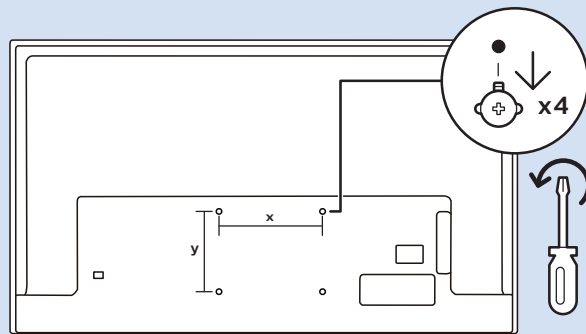

## Video Player - CVBS, L/R

VESA (x, y)

50" (126 cm) 200x200 mm M6

58" (147 cm) 300x200 mm M6

50"

58"

[www.philips.com/TVsupport](http://www.philips.com/TVsupport)

All registered and unregistered trademarks are property of their respective owners.  
Specifications are subject to change without notice.  
Philips and the Philips' shield emblem are trademarks of Koninklijke Philips N.V.  
and are used under license from Koninklijke Philips N.V.  
2018 © TP Vision Europe B.V. All rights reserved.