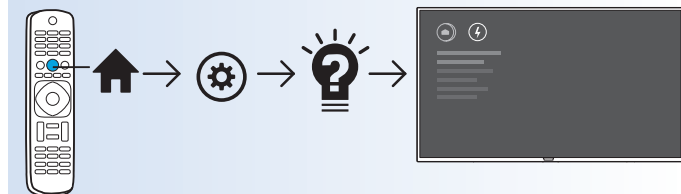

## Video Player - CVBS, L/R

VESA (x, y)

50" (126 cm) 200x200 mm M6

58" (147 cm) 300x200 mm M6

50"

58"

[www.philips.com/TVsupport](http://www.philips.com/TVsupport)

All registered and unregistered trademarks are property of their respective owners.  
Specifications are subject to change without notice.  
Philips and the Philips' shield emblem are trademarks of Koninklijke Philips N.V.  
and are used under license from Koninklijke Philips N.V.  
2018 © TP Vision Europe B.V. All rights reserved.