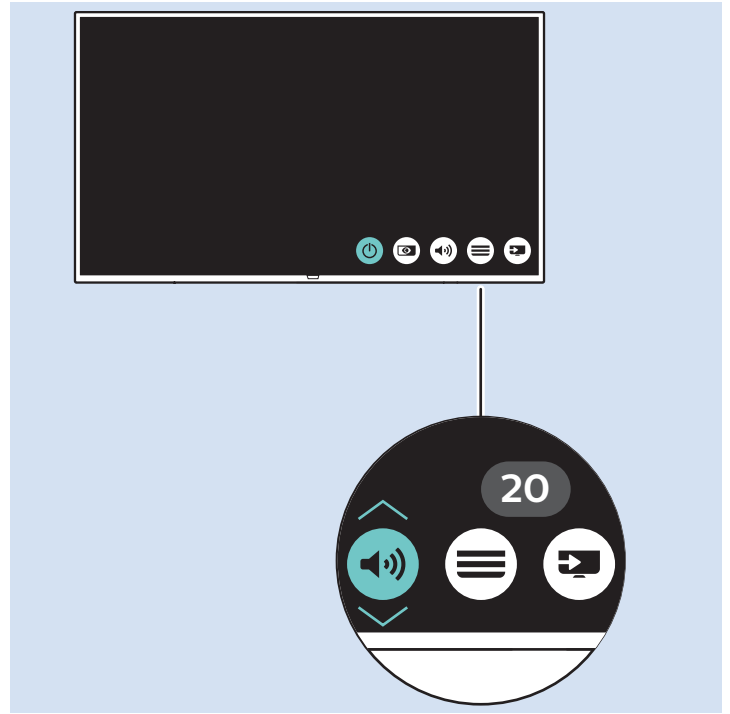

## Video Player - CVBS, L/R

VESA (x, y)

50" (126 cm) 200x200 mm M6

58" (147 cm) 300x200 mm M6

50"

58"

[www.philips.com/TVsupport](http://www.philips.com/TVsupport)

All registered and unregistered trademarks are property of their respective owners.  
Specifications are subject to change without notice.  
Philips and the Philips' shield emblem are trademarks of Koninklijke Philips N.V.  
and are used under license from Koninklijke Philips N.V.  
2018 © TP Vision Europe B.V. All rights reserved.