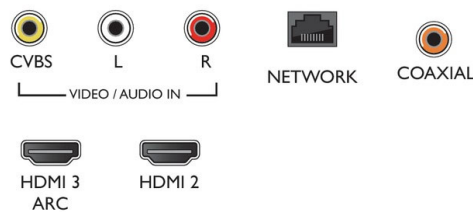

Accessories

- Included accessories: Power cord, Remote Control, Table top stand, Warranty Leaflet, Quick start guide, 2 x AAA Batteries

Connections

Side

Down

Issue date 2020-08-19

Version: 10.1.1

12 NC: 8670 001 62636
EAN: 87 18863 02187 3