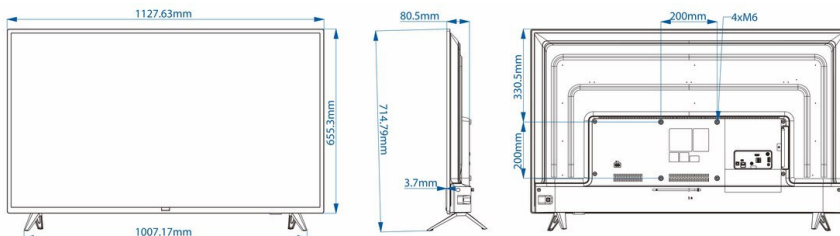

Specifications

Picture/Display

- Display: LED Full HD, D-LED
- Diagonal screen size: 50 inch / 126 cm
- Panel resolution: 1920 x 1080p
- Brightness: 250 cd/m²
- Viewing angle: 178° (H)/178° (V)

Audio

- Sound output Power: 16 (2x8) W
- Speakers: 2.0, Down Firing
- Bathroom speaker out: 1.5 W Mono 8 ohm
- Sound Features: DTS-HD, Dolby Atmos Compatible, Dolby MS12D, AVL, Incredible surround

Dimensions

- Set dimensions (W x H x D): 1128 x 655 x 82/86 mm
- Set dimensions with stand (W x H x D): 1128 x 715 x 214.5 mm
- Product weight: 11.3 kg
- Product weight (+stand): 11.6 kg
- VESA wall mount compatible: 200 x 200 mm, M6