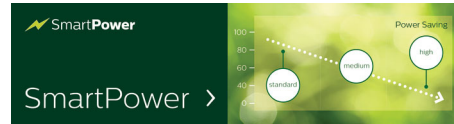

SmartPower

The backlight intensity can be controlled and pre-set by the system to reduce the power consumption by up to 50%, which saves substantially on energy costs.