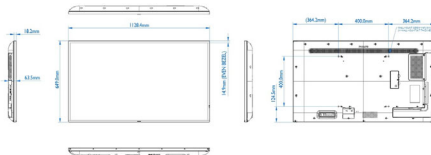

Power

- Standby power consumption: 0.5 W
- Mains power: 100 ~ 240 VAC, 50 ~ 60 Hz
- Consumption (Typical): 105 W
- Consumption (Max): 165 W
- Energy Label Class: G

Operating conditions

- Temperature range (operation): 0 ~ 40 °C
- Temperature range (storage): -20 ~ 60 °C
- Altitude: 0 ~ 3000 m
- MTBF: 50,000 hour(s)
- Humidity range (operation)[RH]: 20 - 80% RH (No condensation)
- Humidity range (storage) [RH]: 5 - 95% RH (No condensation)

Sound

- Built-in speakers: 2 x 10W RMS

Accessories

- Included accessories: Quick start guide, RS232 cable, AC Power Cord, HDMI cable, Remote Control & AAA Batteries
- Stand: BM05922(Optional)
- Included Accessories: RS232 daisy-chain cable, Philips logo (x1), Screws, USB Cover (x1), AC

Switch Cover

Multimedia Applications

- USB Playback Audio: AAC, HEAAC, MPEG
- USB Playback Picture: BMP, JPEG, PNG
- USB Playback Video: MPEG, H.263, H.264, H.265, VP8

Miscellaneous

- On-Screen Display Languages: English, French, German, Spanish, Polish, Turkish, Russian, Italian, Simplified Chinese, Traditional Chinese, Arabic, Japanese, Danish, Dutch, Finnish, Norwegian, Portuguese, Swedish
- Regulatory approvals: CE, CCC, RoHS, BSMI, CB, VCCI, CU, EMF, EnergyStar 8.0, ETL, FCC, Class A, PSB
- Warranty: 3 year warranty

Issue date 2021-06-04

Version: 4.0.1

12 NC: 8670 001 68854
EAN: 87 12581 76889 8

© 2021 Koninklijke Philips N.V.
All Rights reserved.

Specifications are subject to change without notice.
Trademarks are the property of Koninklijke Philips N.V.
or their respective owners.

www.philips.com