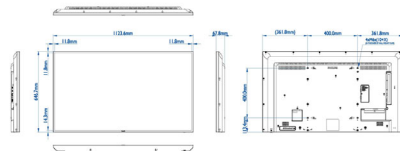

Operating conditions

- Altitude: 0 ~ 3000 m
- Temperature range (operation): 0~ 40 °C
- Temperature range (storage): -20 ~ 60 °C
- Relative humidity: 20 ~ 80% (operation), 5 - 95% (storage) %
- MTBF: 50,000 hour(s)

Power

- Mains power: 100 ~ 240 VAC, 50 ~ 60 Hz
- Consumption (On mode): 128 W
- Standby power consumption: <0.5W
- Power Saving Features: Smart Power
- consumption(Max): 180 W
- Consumption (Typical): 140 W

Sound

- Built-in speakers: 2 x 10W RMS

Accessories

- Included accessories: AC Power Cord, RS232 cable, Batteries for remote control, Quick start guide, Remote Control, IR sensor cable (1.8M)
- Included Accessories: RS232 daisy-chain cable
- Stand: BM05923/BM02542/BM05922

Multimedia Applications

- USB Playback Video: MKV, MP4, MPEG, MPG, TS, VOB, WMV, ASF, AVI, DAT, FLV, WEBM
- USB Playback Picture: BMP, JPEG, JPG, PNG
- USB Playback Audio: AAC, M4A, MP3, WMA

Miscellaneous

- Warranty: 3 year warranty
- On-Screen Display Languages: Arabic, Simplified Chinese, Traditional Chinese, English, French, German, Italian, Polish, Russian, Spanish, Turkish, Japanese, Czech, Danish, Dutch, Finnish, Norwegian, Portuguese, Swedish
- Regulatory approvals: BSMI, CB, CCC, CE, CECP, EAC, EMF, EnergyStar 7.0, FCC, Class B, PSB, UL/cUL

Internal Player

- Storage: 8GB eMMC
- CPU: ARM Quad-core processor
- Memory: 2GB DDR3

Issue date 2020-08-09

Version: 11.0.1

12 NC: 8670 001 53881
EAN: 87 12581 75217 0

© 2020 Koninklijke Philips N.V.
All Rights reserved.

Specifications are subject to change without notice.
Trademarks are the property of Koninklijke Philips N.V.
or their respective owners.

www.philips.com