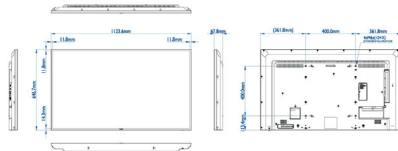

Operating conditions

- Altitude: 0 ~ 3000 m
- Temperature range (operation): 0~ 40 °C
- Temperature range (storage): -20 ~ 60 °C
- Relative humidity: 20 ~ 80% (operation), 5 - 95%(storage) %
- MTBF: 50,000 hour(s)

Power

- Mains power: 100 ~ 240 VAC, 50 ~ 60 Hz
- Consumption (On mode): 128 W
- Standby power consumption: <0.5W
- Power Saving Features: Smart Power
- Consumption (Max): 180 W
- Consumption (Typical): 140 W
- Energy Label Class: G

Sound

- Built-in speakers: 2 x 10W RMS

Accessories

- Included accessories: AC Power Cord, RS232 cable, Batteries for remote control, Quick start guide, Remote Control, IR sensor cable (1.8M)
- Included Accessories: RS232 daisy-chain cable
- Stand: BM05923/BM02542/BM05922

Multimedia Applications

- USB Playback Video: MKV, MP4, MPEG, MPG, TS, VOB, WMV, ASF, AVI, DAT, FLV, WEBM
- USB Playback Picture: BMP, JPEG, JPG, PNG
- USB Playback Audio: AAC, M4A, MP3, WMA

Miscellaneous

- Warranty: 3 year warranty
- On-Screen Display Languages: Arabic, Simplified Chinese, Traditional Chinese, English, French, German, Italian, Polish, Russian, Spanish, Turkish, Japanese, Czech, Danish, Dutch, Finnish, Norwegian, Portuguese, Swedish
- Regulatory approvals: BSMI, CB, CCC, CE, CECP, EAC, EMF, EnergyStar 7.0, FCC, Class B, PSB, UL/cUL

Internal Player

- Storage: 8GB eMMC
- CPU: ARM Quad-core processor
- Memory: 2GB DDR3

Issue date 2021-02-28

Version: 12.0.1

12 NC: 8670 001 53881
EAN: 87 12581 75217 0

© 2021 Koninklijke Philips N.V.
All Rights reserved.

Specifications are subject to change without notice.
Trademarks are the property of Koninklijke Philips N.V.
or their respective owners.

www.philips.com