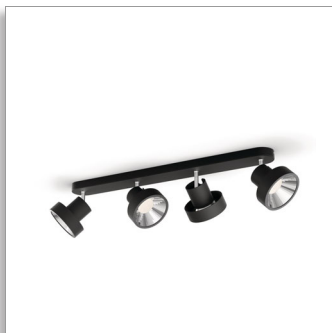

50604/30/P0

O lampă. Întrerupătorul. Trei setări de lumină.

Funcționează cu comutatorul existent pentru lumină montat pe perete

Uneori simți nevoia de o schimbare în ambianță pentru a corespunde activității tale din acel moment. Cu spoturile cu LED Philips SceneSwitch, poți schimba cu ușurință setarea de iluminare cu întrerupătorul existent pe perete. Nu este necesar un variator sau o instalație suplimentară.

Opțiuni flexibile de iluminat pentru fiecare moment al zilei

- Schimbă mediul ambiant la o simplă acțiune a întrerupătorului existent

Iluminat pentru confortul și liniștea dvs. sufletească

- Restabiliți setările spotului la starea implicită din fabrică
- Regăsiți automat ultima setare de lumină
- Concepute pentru confortul ochilor dvs.
- Montare ușoară ClickFix
- Luminozitate instantanee la pornire
- Lumină LED integrată
- Putere mare de iluminare – 1.720 de lumeni
- Bucurați-vă de lumină LED de calitate superioară, în timp ce economisiți energie
- Durată de viață a lămpii de până la 25 de ani de utilizare
- Garanție de 5 ani pentru liniștea dvs.

Design superior pentru un efect de iluminat optim

- Fasciculul luminos perfect pentru iluminare de accent

PHILIPS