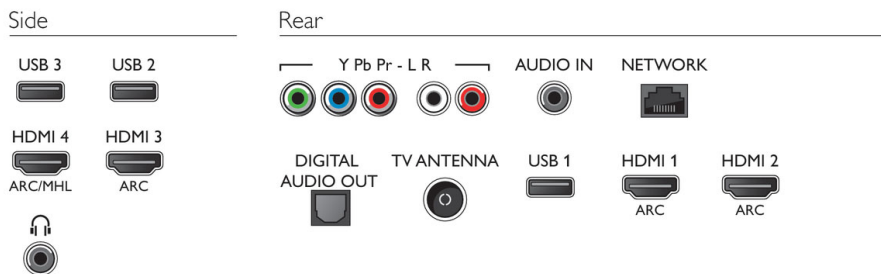

Accessories

- Included accessories: Remote Control, 2 x AAA Batteries, Table top stand, Quick start guide, Legal and safety brochure, Power cord

Smart TV Features

- User Interaction: MultiRoom Client and Server, SimplyShare
- SmartTV apps*: Youtube, Online Video Stores, Open Internet Browser, Social TV, TV on Demand
- Ease of Installation: Auto detect Philips devices, Device connection wizard, Network installation wizard, Settings assistant wizard
- Ease of Use: One-stop Smart Menu button, Onscreen Usermanual
- Firmware upgradeable: Firmware auto upgrade wizard, Firmware upgradeable via USB, Online firmware upgrade

- Interactive TV: HbbTV
- Philips TV Remote app*: Apps, Channels, Control, NowOnTV, TV Guide, Video On Demand
- Program: Pause TV, USB Recording*
- Screen Format Adjustments: Advance - Shift, Basic - Fill Screen, Fit to Screen, Zoom, Stretch

Android

- Memory size: 8GB, extendable via USB storage
- OS: Android™ 5.1 (Lollipop)
- Pre-installed apps: Google Play Movies*, Google Play Music*, Google search, YouTube
- Memory size to install apps: 4GB

Processing

- Processing Power: Quad Core

Connections

Issue date 2018-08-08

Version: 9.0.2

12 NC: 8670 001 38985
EAN: 87 18863 00970 3

© 2018 Koninklijke Philips N.V.
All Rights reserved.

Specifications are subject to change without notice.
Trademarks are the property of Koninklijke Philips N.V.
or their respective owners.

www.philips.com

* EPG and actual visibility (up to 8 days) is country and operator dependent.

* The TV supports DVB reception for 'Free to air' broadcast. Specific DVB operators may not be supported. An up to date list can be found in the FAQ section of the Philips support website. For some operators Conditional Access and subscription are required. Contact your operator for more information.

* Please be informed that your Netflix HDR function in your TV currently can be supported via HDMI and USB only. The Netflix HDR broadcast via your Internet/DLNA will be fully available via IP software push.