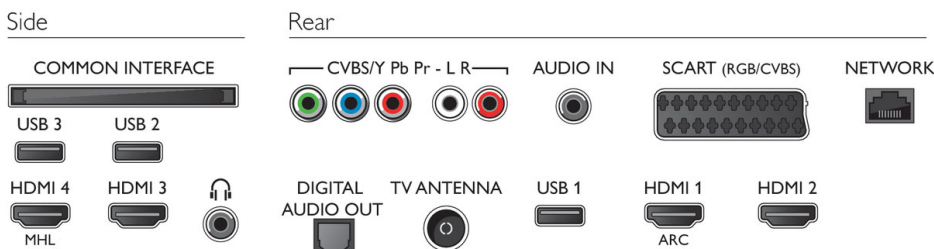

Dimensions

- Box dimensions (W x H x D): 1200 x 747 x 160 mm
- TV stand width distance: 799.2 mm
- Set dimensions (W x H x D): 1099 x 645 x 79 mm
- Set dimensions with stand (W x H x D):

- 1099 x 700 x 211 mm
- Product weight: 11 kg
- Product weight (+stand): 11.5 kg
- Weight incl. Packaging: 14.9 kg
- VESA wall mount compatible: 400 x 200 mm

Accessories

- Included accessories: Remote Control, 2 x AA Batteries, Power cord, Quick start guide, Legal and safety brochure, Table top stand

Connections

Issue date 2018-11-30

Version: 12.0.1

12 NC: 8670 001 36413
EAN: 87 18863 00856 0