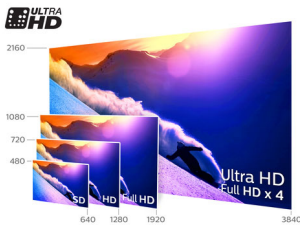

Philips 6000 series
4K Ultra Slim Smart LED
TV with Pixel Plus Ultra
HD

123 cm (49")

4K Ultra HD LED TV
Dual Core
DVB-T/T2/C

49PUT6101

4K Ultra Slim Smart LED TV

with Pixel Plus Ultra HD

Enjoy functional elegance and smart connectivity. The Philips 6100 Series boasts 4K Ultra HD picture quality for superb detail. Better still, its built-in Smart TV is easy to use - making it an excellent choice for effortless entertainment.

4K Ultra HD

Ultra HD TV has four times the resolution of a conventional Full HD TV. With over 8 million pixels and our unique Ultra Resolution Upscaling technology, you'll experience the best possible picture quality. The higher the

HEVC support for 4k broadcast

The new integrated HEVC (H.265) standard allows you to enjoy high picture quality 4k resolution broadcast.

Specifications

Picture/Display

- Display: 4K Ultra HD LED
- Peak Luminance ratio: 65 %
- Diagonal screen size: 49 inch / 123 cm
- Panel resolution: 3840x2160
- Aspect ratio: 16:9
- Brightness: 350 cd/m²
- Picture enhancement: Pixel Plus Ultra HD, Micro Dimming