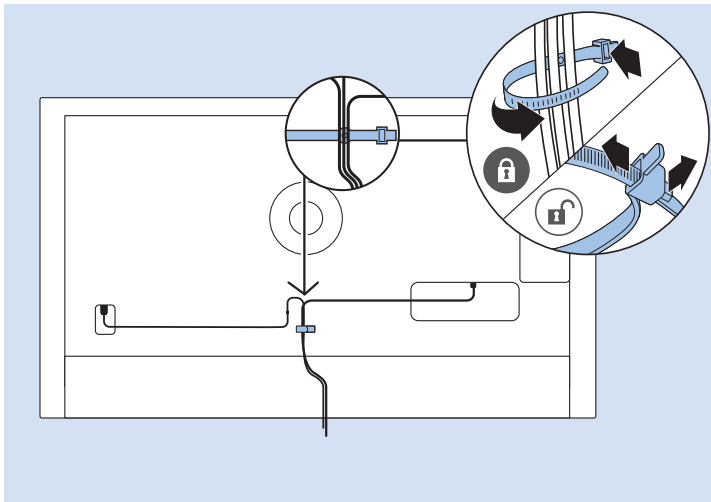

USB Flash Drive

USB Hard Drive

Multimedia Player (UHD Video source)

Video Player - YPbPr, L/R

Bluetooth - Gamepad, Keyboard, Mouse

VESA (x, y)

49" (123 cm) 200x200 mm M6

55" (139 cm) 300x200 mm M6

65" (164 cm) 400x300 mm M6

75" (189 cm) 600x400 mm M8

All registered and unregistered trademarks are property of their respective owners.
Specifications are subject to change without notice.
Philips and the Philips' shield emblem are trademarks of Koninklijke Philips N.V.
and are used under license from Koninklijke Philips N.V.
2018 © TP Vision Europe B.V. All rights reserved.