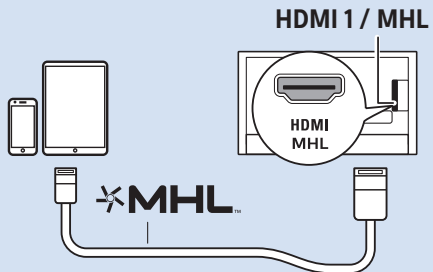

8

Home Theatre System - HDMI ARC

Digital Audio System - OPTICAL

Headphones

MHL

Network - Wireless

Network - Wired

Computer - HDMI

USB Flash Drive

USB Hard Drive

Multimedia Player (UHD Video source)

Video Player - YPbPr, L/R

Bluetooth - Gamepad, Keyboard, Mouse

VESA (x, y)

49" (123 cm) 200x200 mm M6

55" (139 cm) 300x200 mm M6