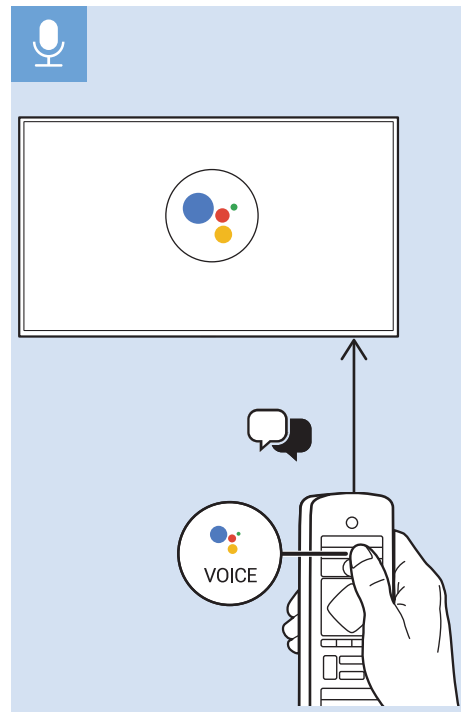

USB Flash Drive

USB Hard Drive

Multimedia Player (UHD Video source)

Video Player - YPbPr, L/R

Bluetooth - Gamepad, Keyboard, Mouse

VESA (x, y)

49" (123 cm) 200x200 mm M6

55" (139 cm) 300x200 mm M6

65" (164 cm) 400x300 mm M6

75" (189 cm) 600x400 mm M8

All registered and unregistered trademarks are property of their respective owners.
Specifications are subject to change without notice.
Philips and the Philips' shield emblem are trademarks of Koninklijke Philips N.V.
and are used under license from Koninklijke Philips N.V.
2018 © TP Vision Europe B.V. All rights reserved.