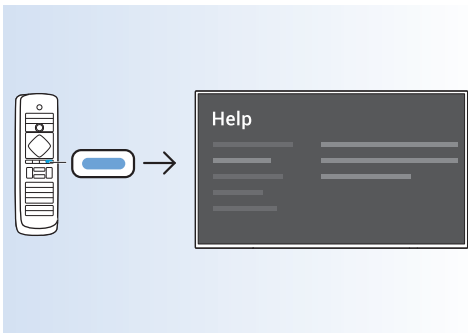

65" (164 cm) 400x300 mm M6

75" (189 cm) 600x400 mm M8

All registered and unregistered trademarks are property of their respective owners.
Specifications are subject to change without notice.
Philips and the Philips' shield emblem are trademarks of Koninklijke Philips N.V.
and are used under license from Koninklijke Philips N.V.
2018 © TP Vision Europe B.V. All rights reserved.