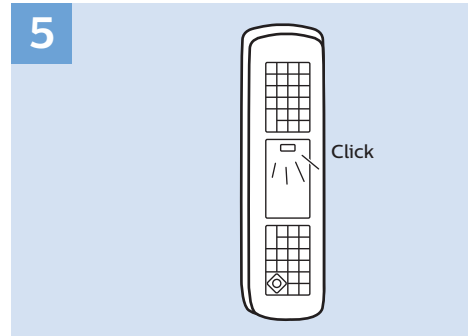

USB Flash Drive

USB Hard Drive

Multimedia Player (UHD Video source)

Video Player - YPbPr, L/R

Bluetooth - Gamepad, Keyboard, Mouse

VESA (x, y)

49" (123 cm) 200x200 mm M6

55" (139 cm) 300x200 mm M6

65" (164 cm) 400x300 mm M6

75" (189 cm) 600x400 mm M8

All registered and unregistered trademarks are property of their respective owners.
Specifications are subject to change without notice.
Philips and the Philips' shield emblem are trademarks of Koninklijke Philips N.V.
and are used under license from Koninklijke Philips N.V.
2018 © TP Vision Europe B.V. All rights reserved.