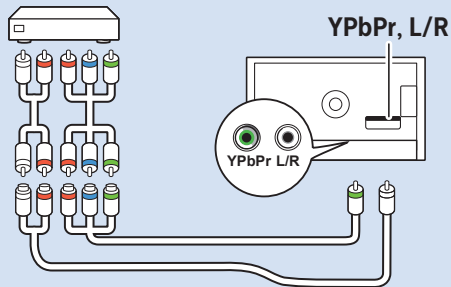

8

Home Theatre System - HDMI ARC

Digital Audio System - OPTICAL

Headphones

MHL

Network - Wireless

Network - Wired

Computer - HDMI

USB Flash Drive

USB Hard Drive

Multimedia Player (UHD Video source)

Video Player - YPbPr, L/R

Bluetooth - Gamepad, Keyboard, Mouse

VESA (x, y)

49" (123 cm) 200x200 mm M6

55" (139 cm) 300x200 mm M6

65" (164 cm) 400x300 mm M6

75" (189 cm) 600x400 mm M8

All registered and unregistered trademarks are property of their respective owners.
Specifications are subject to change without notice.
Philips and the Philips' shield emblem are trademarks of Koninklijke Philips N.V.
and are used under license from Koninklijke Philips N.V.
2018 © TP Vision Europe B.V. All rights reserved.