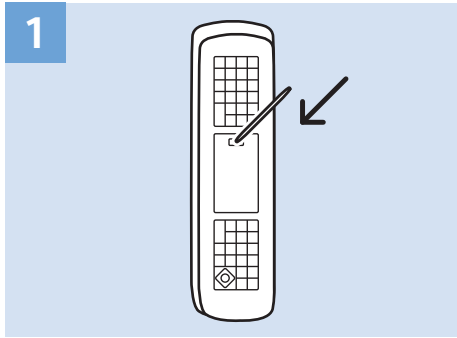

USB Flash Drive

USB Hard Drive

Multimedia Player (UHD Video source)

Video Player - YPbPr, L/R

Bluetooth - Gamepad, Keyboard, Mouse

VESA (x, y)

49" (123 cm) 200x200 mm M6

55" (139 cm) 300x200 mm M6

65" (164 cm) 400x300 mm M6

75" (189 cm) 600x400 mm M8

All registered and unregistered trademarks are property of their respective owners.
Specifications are subject to change without notice.
Philips and the Philips' shield emblem are trademarks of Koninklijke Philips N.V.
and are used under license from Koninklijke Philips N.V.
2018 © TP Vision Europe B.V. All rights reserved.