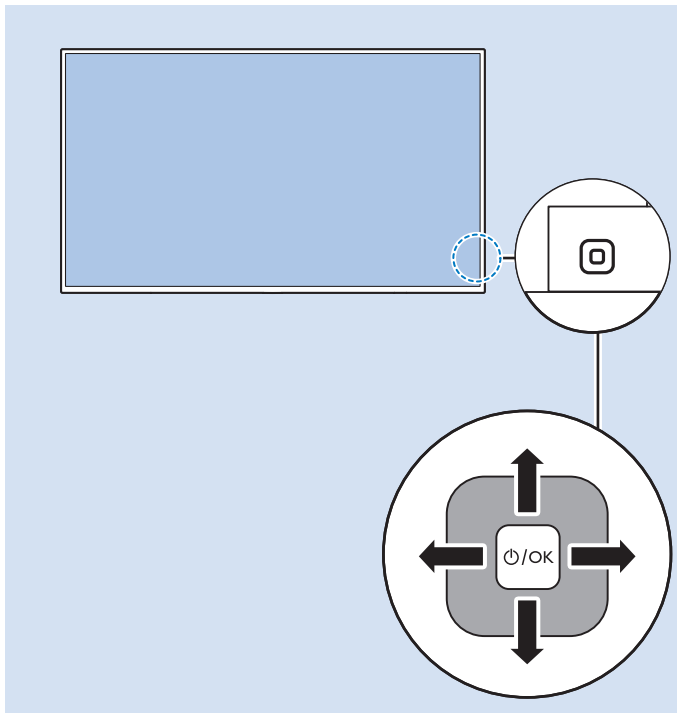

8

Home Theatre System - HDMI ARC

Digital Audio System - OPTICAL

Headphones

MHL

Network - Wireless

Network - Wired

Computer - HDMI

USB Flash Drive

USB Hard Drive

Multimedia Player (UHD Video source)

Video Player - YPbPr, L/R

Bluetooth - Gamepad, Keyboard, Mouse

VESA (x, y)

49" (123 cm) 200x200 mm M6

55" (139 cm) 300x200 mm M6

65" (164 cm) 400x300 mm M6

75" (189 cm) 600x400 mm M8

All registered and unregistered trademarks are property of their respective owners.
Specifications are subject to change without notice.
Philips and the Philips' shield emblem are trademarks of Koninklijke Philips N.V.
and are used under license from Koninklijke Philips N.V.
2018 © TP Vision Europe B.V. All rights reserved.