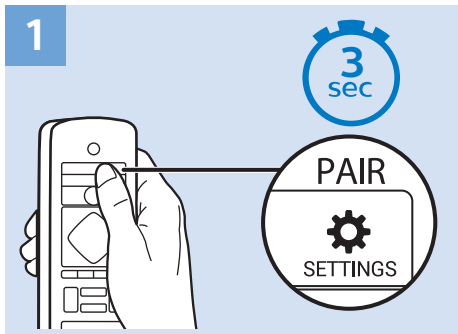

65" (164 cm) 400x300 mm M6

75" (189 cm) 600x400 mm M8

All registered and unregistered trademarks are property of their respective owners.
Specifications are subject to change without notice.
Philips and the Philips' shield emblem are trademarks of Koninklijke Philips N.V.
and are used under license from Koninklijke Philips N.V.
2018 © TP Vision Europe B.V. All rights reserved.