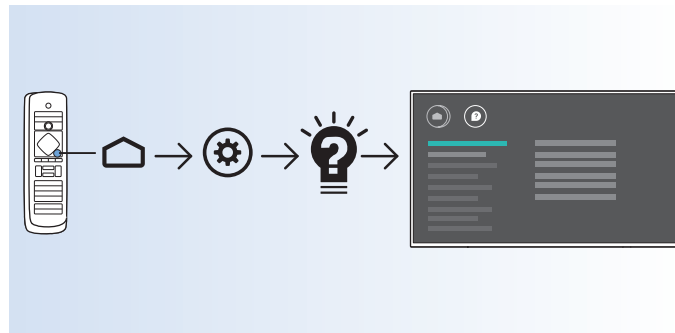

65" (164 cm) 400x300 mm M6

75" (189 cm) 600x400 mm M8

All registered and unregistered trademarks are property of their respective owners.
Specifications are subject to change without notice.
Philips and the Philips' shield emblem are trademarks of Koninklijke Philips N.V.
and are used under license from Koninklijke Philips N.V.
2018 © TP Vision Europe B.V. All rights reserved.