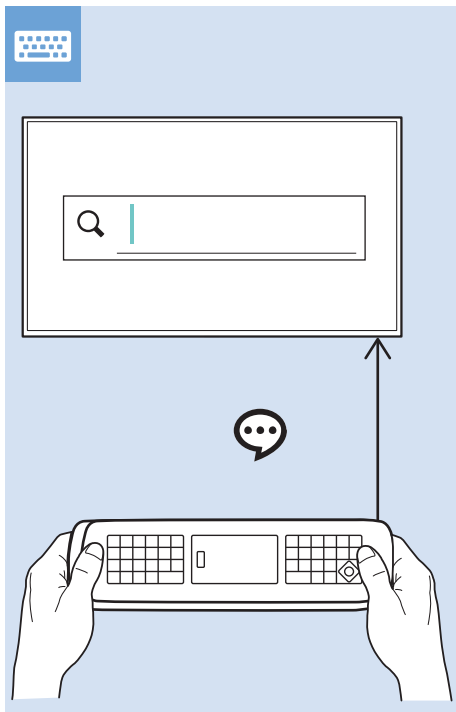

65" (164 cm) 400x300 mm M6

75" (189 cm) 600x400 mm M8

All registered and unregistered trademarks are property of their respective owners.
Specifications are subject to change without notice.
Philips and the Philips' shield emblem are trademarks of Koninklijke Philips N.V.
and are used under license from Koninklijke Philips N.V.
2018 © TP Vision Europe B.V. All rights reserved.