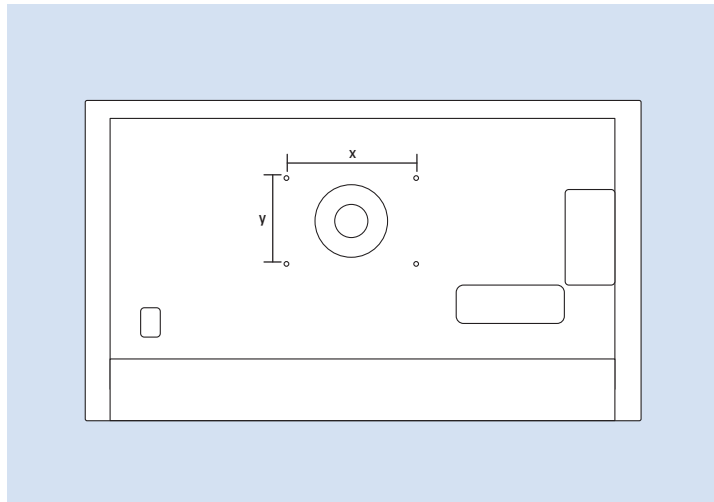

USB Flash Drive

USB Hard Drive

Multimedia Player (UHD Video source)

Video Player - YPbPr, L/R

Bluetooth - Gamepad, Keyboard, Mouse

VESA (x, y)

49" (123 cm) 200x200 mm M6

55" (139 cm) 300x200 mm M6

65" (164 cm) 400x300 mm M6

75" (189 cm) 600x400 mm M8

All registered and unregistered trademarks are property of their respective owners.
Specifications are subject to change without notice.
Philips and the Philips' shield emblem are trademarks of Koninklijke Philips N.V.
and are used under license from Koninklijke Philips N.V.
2018 © TP Vision Europe B.V. All rights reserved.