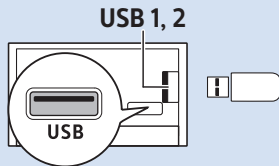

8

Home Theatre System - HDMI ARC

Digital Audio System - OPTICAL

Headphones

MHL

Network - Wireless

Network - Wired

Computer - HDMI

USB Flash Drive

USB Hard Drive

Multimedia Player (UHD Video source)

Video Player - YPbPr, L/R

Bluetooth - Gamepad, Keyboard, Mouse

VESA (x, y)

49" (123 cm) 200x200 mm M6

55" (139 cm) 300x200 mm M6