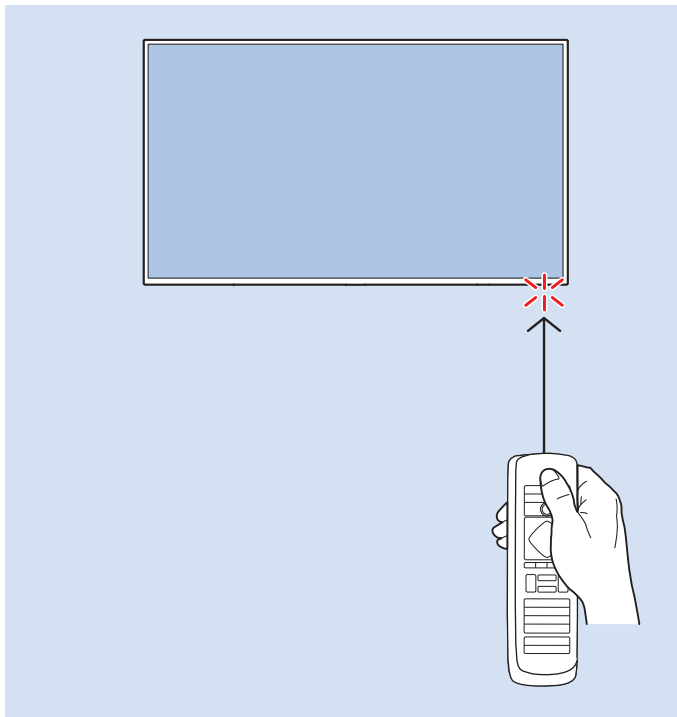

USB Flash Drive

USB Hard Drive

Multimedia Player (UHD Video source)

Video Player - YPbPr, L/R

Bluetooth - Gamepad, Keyboard, Mouse

VESA (x, y)

49" (123 cm) 200x200 mm M6

55" (139 cm) 300x200 mm M6

65" (164 cm) 400x300 mm M6

75" (189 cm) 600x400 mm M8

All registered and unregistered trademarks are property of their respective owners.
Specifications are subject to change without notice.
Philips and the Philips' shield emblem are trademarks of Koninklijke Philips N.V.
and are used under license from Koninklijke Philips N.V.
2018 © TP Vision Europe B.V. All rights reserved.