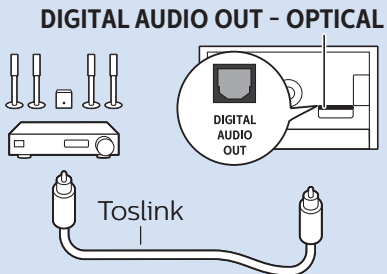

8

Home Theatre System - HDMI ARC

Digital Audio System - OPTICAL

Headphones

MHL

Network - Wireless

Network - Wired

Computer - HDMI

USB Flash Drive

USB Hard Drive

Multimedia Player (UHD Video source)

Video Player - YPbPr, L/R

Bluetooth - Gamepad, Keyboard, Mouse

VESA (x, y)

49" (123 cm) 200x200 mm M6

55" (139 cm) 300x200 mm M6