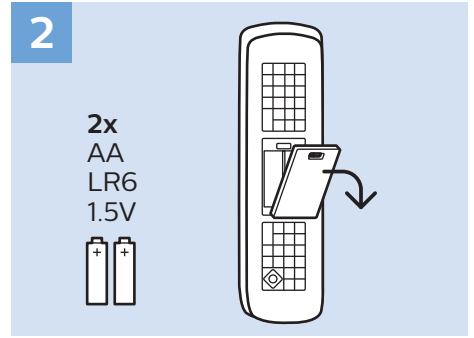

8

Home Theatre System - HDMI ARC

Digital Audio System - OPTICAL

Headphones

MHL

Network - Wireless

Network - Wired

Computer - HDMI

USB Flash Drive

USB Hard Drive

Multimedia Player (UHD Video source)

Video Player - YPbPr, L/R

Bluetooth - Gamepad, Keyboard, Mouse

VESA (x, y)

49" (123 cm) 200x200 mm M6

55" (139 cm) 300x200 mm M6

65" (164 cm) 400x300 mm M6

75" (189 cm) 600x400 mm M8

All registered and unregistered trademarks are property of their respective owners.
Specifications are subject to change without notice.
Philips and the Philips' shield emblem are trademarks of Koninklijke Philips N.V.
and are used under license from Koninklijke Philips N.V.
2018 © TP Vision Europe B.V. All rights reserved.