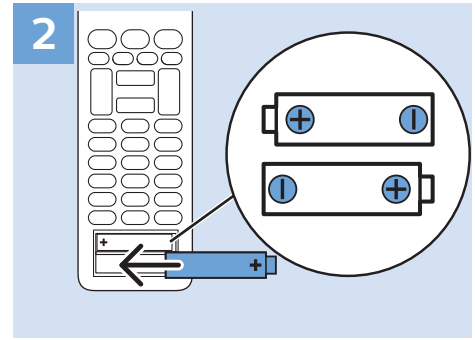

Home Theatre System - HDMI ARC

Digital Audio System - OPTICAL

Headphones

MHL

Network - Wireless

Network - Wired

Computer - HDMI

USB Flash Drive

USB Hard Drive

Multimedia Player (UHD Video source)

Video Player - YPbPr, L/R

Bluetooth - Gamepad, Keyboard, Mouse

VESA (x, y)
49" (123 cm) 200x200 M6
55" (139 cm) 300x200 M6

Help | Hilfe | Aide
Guida | Ayuda
Pomoc | Yardım
Руководство