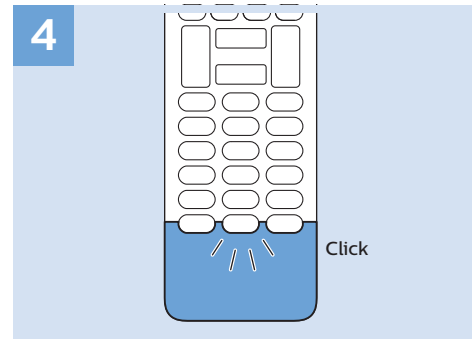

Home Theatre System - HDMI ARC

Digital Audio System - OPTICAL

Headphones

MHL

Network - Wireless

Network - Wired

Computer - HDMI

USB Flash Drive

USB Hard Drive

Multimedia Player (UHD Video source)

Video Player - YPbPr, L/R

Bluetooth - Gamepad, Keyboard, Mouse

VESA (x, y)
49" (123 cm) 200x200 M6
55" (139 cm) 300x200 M6

Help | Hilfe | Aide
Guida | Ayuda
Pomoc | Yardım
Руководство