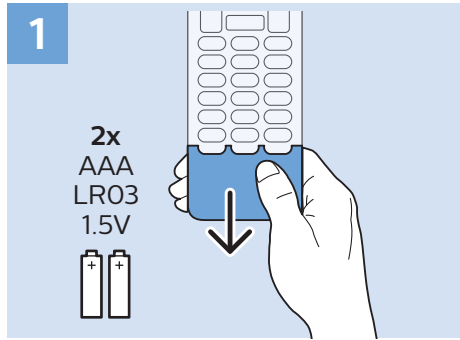

USB Hard Drive

Multimedia Player (UHD Video source)

Video Player - YPbPr, L/R

Bluetooth - Gamepad, Keyboard, Mouse

VESA (x, y)
49" (123 cm) 200x200 M6
55" (139 cm) 300x200 M6

Help | Hilfe | Aide
Guida | Ayuda
Pomoc | Yardım
Руководство