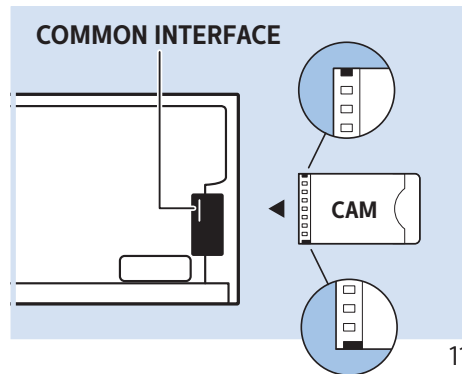

55"

4

55"

5

55"

6

55"

www.philips.com/connectivityguide

Home Theatre System - HDMI ARC

Digital Audio System - OPTICAL

Headphones

MHL

Network - Wireless

Network - Wired

Computer - HDMI

USB Flash Drive

USB Hard Drive

Multimedia Player (UHD Video source)

Video Player - YPbPr, L/R

Bluetooth - Gamepad, Keyboard, Mouse

VESA (x, y)
49" (123 cm) 200x200 M6
55" (139 cm) 300x200 M6

Help | Hilfe | Aide
Guida | Ayuda
Pomoc | Yardım
Руководство