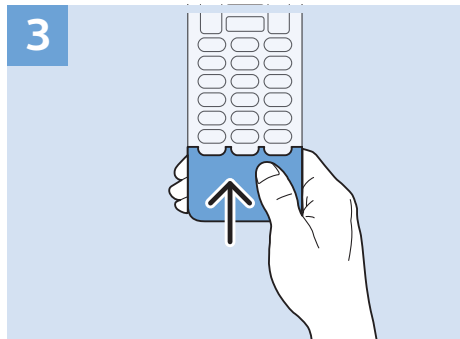

USB Hard Drive

Multimedia Player (UHD Video source)

Video Player - YPbPr, L/R

Bluetooth - Gamepad, Keyboard, Mouse

VESA (x, y)
49" (123 cm) 200x200 M6
55" (139 cm) 300x200 M6

Help | Hilfe | Aide
Guida | Ayuda
Pomoc | Yardım
Руководство