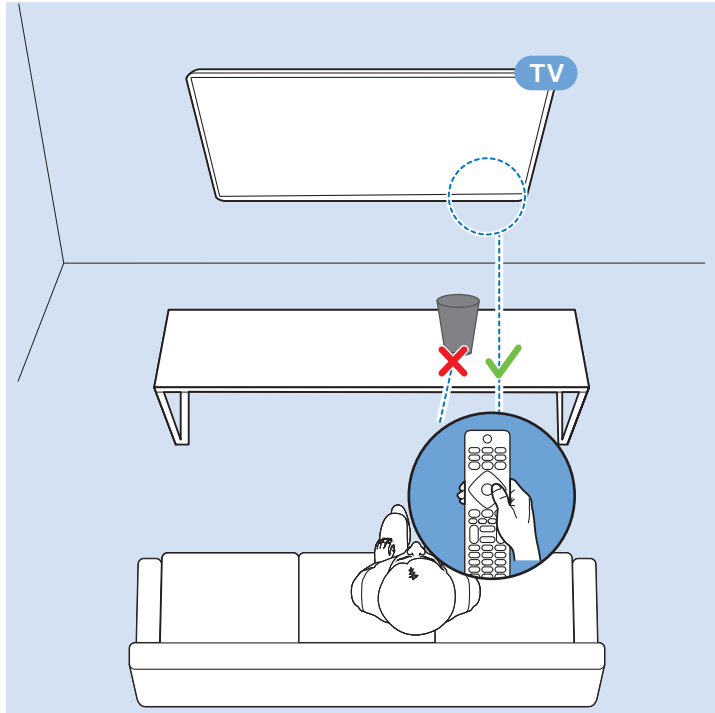

USB Hard Drive

Multimedia Player (UHD Video source)

Video Player - YPbPr, L/R

Bluetooth - Gamepad, Keyboard, Mouse

VESA (x, y)
49" (123 cm) 200x200 M6
55" (139 cm) 300x200 M6

Help | Hilfe | Aide
Guida | Ayuda
Pomoc | Yardım
Руководство