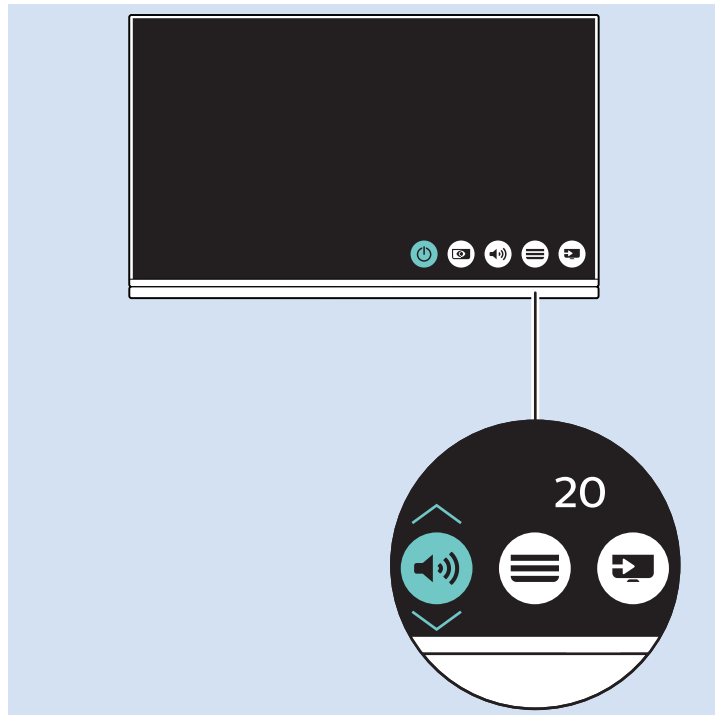

Home Theatre System - HDMI ARC

Digital Audio System - OPTICAL

Headphones

MHL

Network - Wireless

Network - Wired

Computer - HDMI

USB Flash Drive

USB Hard Drive

Multimedia Player (UHD Video source)

Video Player - YPbPr, L/R

Bluetooth - Gamepad, Keyboard, Mouse

VESA (x, y)
49" (123 cm) 200x200 M6
55" (139 cm) 300x200 M6

Help | Hilfe | Aide
Guida | Ayuda
Pomoc | Yardım
Руководство