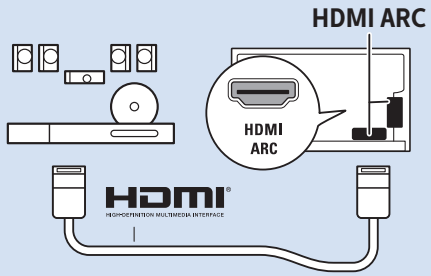

55"

4

55"

5

55"

6

55"

www.philips.com/connectivityguide

Home Theatre System - HDMI ARC

Digital Audio System - OPTICAL

Headphones

MHL

Network - Wireless

Network - Wired

Computer - HDMI

USB Flash Drive