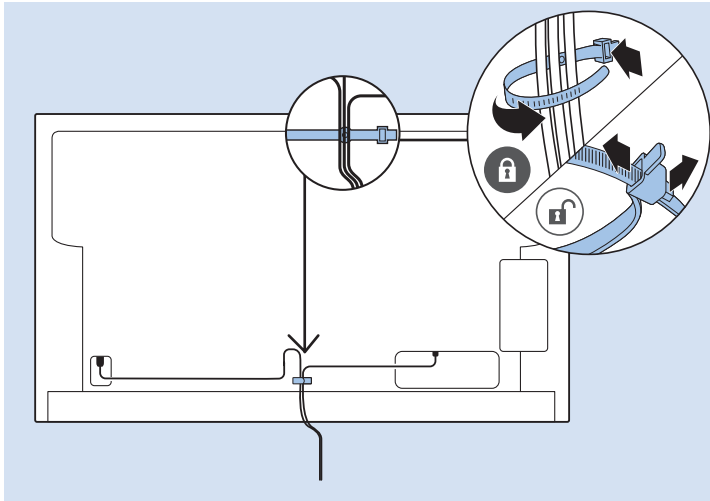

USB Hard Drive

Multimedia Player (UHD Video source)

Video Player - YPbPr, L/R

Bluetooth - Gamepad, Keyboard, Mouse

VESA (x, y)
49" (123 cm) 200x200 M6
55" (139 cm) 300x200 M6

Help | Hilfe | Aide
Guida | Ayuda
Pomoc | Yardım
Руководство