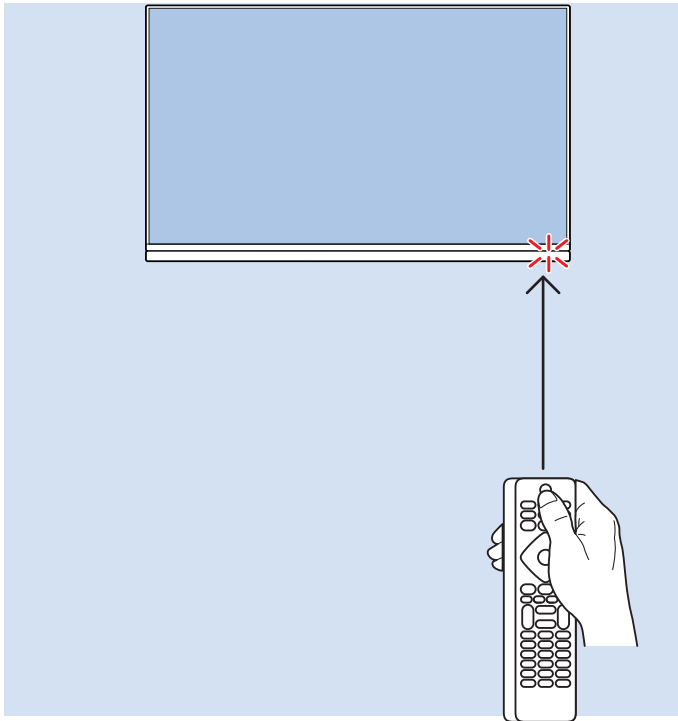

USB Hard Drive

Multimedia Player (UHD Video source)

Video Player - YPbPr, L/R

Bluetooth - Gamepad, Keyboard, Mouse

VESA (x, y)
49" (123 cm) 200x200 M6
55" (139 cm) 300x200 M6

Help | Hilfe | Aide
Guida | Ayuda
Pomoc | Yardım
Руководство