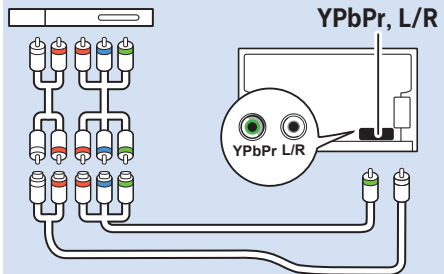

Home Theatre System - HDMI ARC

Digital Audio System - OPTICAL

Headphones

MHL

Network - Wireless

Network - Wired

Computer - HDMI

USB Flash Drive

USB Hard Drive

Multimedia Player (UHD Video source)

Video Player - YPbPr, L/R

Bluetooth - Gamepad, Keyboard, Mouse

VESA (x, y)
49" (123 cm) 200x200 M6
55" (139 cm) 300x200 M6

Help | Hilfe | Aide
Guida | Ayuda
Pomoc | Yardım
Руководство