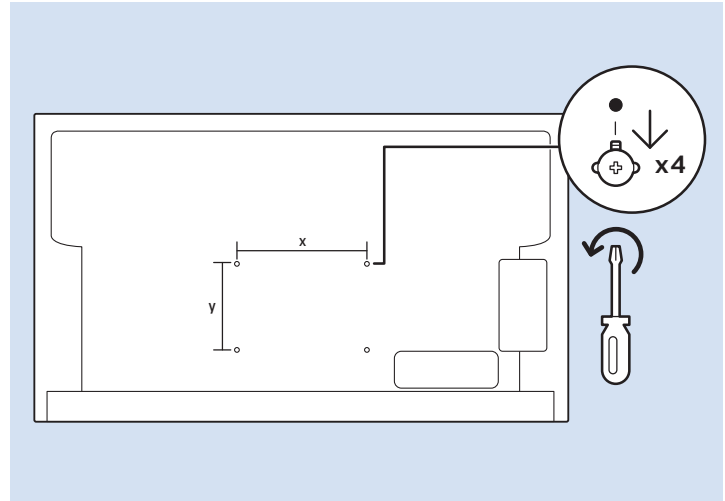

USB Hard Drive

Multimedia Player (UHD Video source)

Video Player - YPbPr, L/R

Bluetooth - Gamepad, Keyboard, Mouse

VESA (x, y)
49" (123 cm) 200x200 M6
55" (139 cm) 300x200 M6

Help | Hilfe | Aide
Guida | Ayuda
Pomoc | Yardım
Руководство