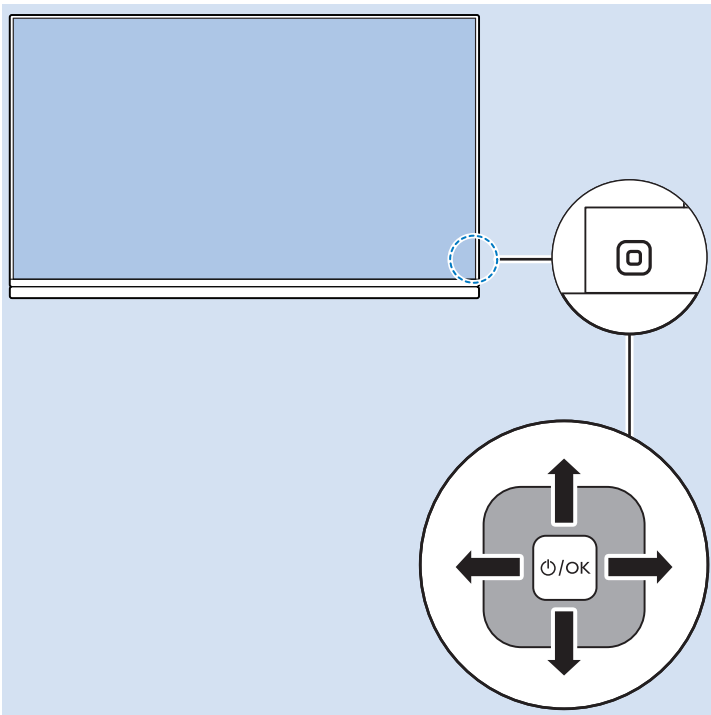

Home Theatre System - HDMI ARC

Digital Audio System - OPTICAL

Headphones

MHL

Network - Wireless

Network - Wired

Computer - HDMI

USB Flash Drive

USB Hard Drive

Multimedia Player (UHD Video source)

Video Player - YPbPr, L/R

Bluetooth - Gamepad, Keyboard, Mouse

VESA (x, y)
49" (123 cm) 200x200 M6
55" (139 cm) 300x200 M6

Help | Hilfe | Aide
Guida | Ayuda
Pomoc | Yardım
Руководство