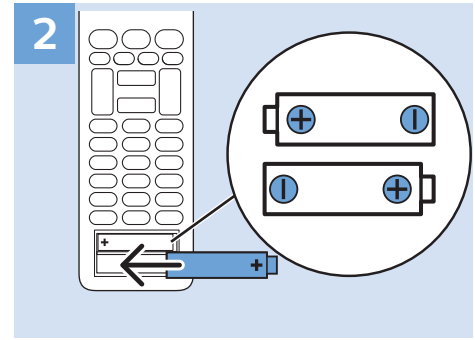

USB Hard Drive

Multimedia Player (UHD Video source)

Video Player - YPbPr, L/R

Bluetooth - Gamepad, Keyboard, Mouse

VESA (x, y)
43" (108 cm) 200x200 M6
49" (123 cm) 200x200 M6
55" (139 cm) 300x200 M6
65" (164 cm) 400x200 M6