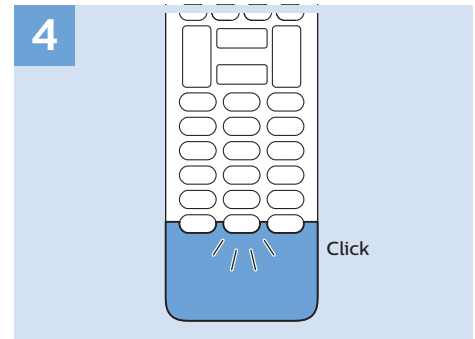

USB Hard Drive

Multimedia Player (UHD Video source)

Video Player - YPbPr, L/R

Bluetooth - Gamepad, Keyboard, Mouse

VESA (x, y)
43" (108 cm) 200x200 M6
49" (123 cm) 200x200 M6
55" (139 cm) 300x200 M6
65" (164 cm) 400x200 M6