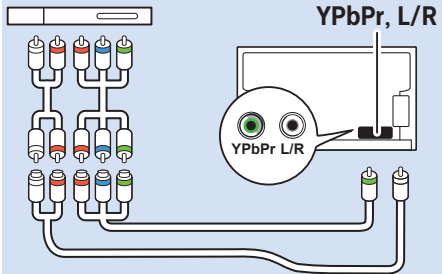

Digital Audio System - HDMI ARC

Digital Audio System - OPTICAL

Headphones

MHL

Network - Wireless

Network - Wired

Computer - HDMI

USB Flash Drive

USB Hard Drive

Multimedia Player (UHD Video source)

Video Player - YPbPr, L/R

Bluetooth - Gamepad, Keyboard, Mouse

VESA (x, y)
43" (108 cm) 200x200 M6
49" (123 cm) 200x200 M6
55" (139 cm) 300x200 M6
65" (164 cm) 400x200 M6