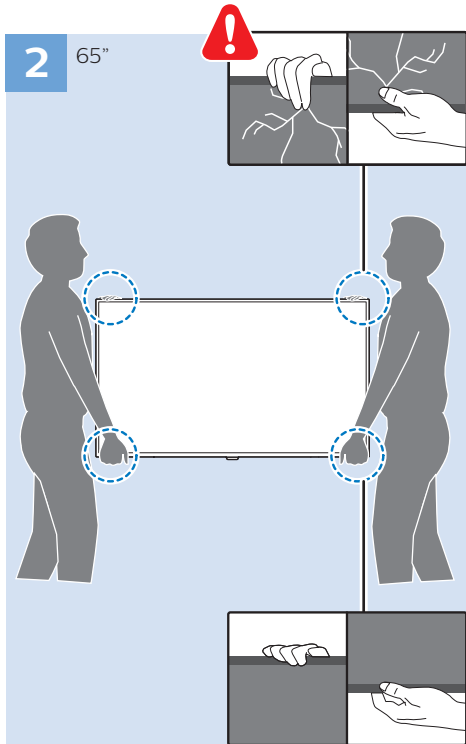

43"/49"/55"

7 43"/49"/55"

8 43"/49"/55"

9 43"/49"/55"

65"

4 65"

5 65"

www.philips.com/connectivityguide

USB Hard Drive

Multimedia Player (UHD Video source)

Video Player - YPbPr, L/R

Bluetooth - Gamepad, Keyboard, Mouse

VESA (x, y)
43" (108 cm) 200x200 M6
49" (123 cm) 200x200 M6
55" (139 cm) 300x200 M6
65" (164 cm) 400x200 M6