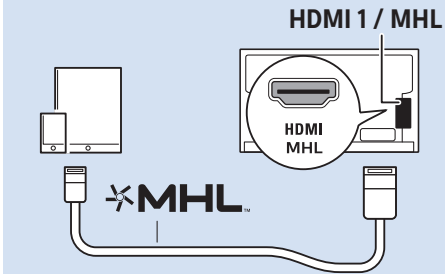

Digital Audio System - HDMI ARC

Digital Audio System - OPTICAL

Headphones

MHL

Network - Wireless

Network - Wired

Computer - HDMI

USB Flash Drive

USB Hard Drive

Multimedia Player (UHD Video source)

Video Player - YPbPr, L/R

Bluetooth - Gamepad, Keyboard, Mouse

VESA (x, y)
43" (108 cm) 200x200 M6
49" (123 cm) 200x200 M6
55" (139 cm) 300x200 M6
65" (164 cm) 400x200 M6