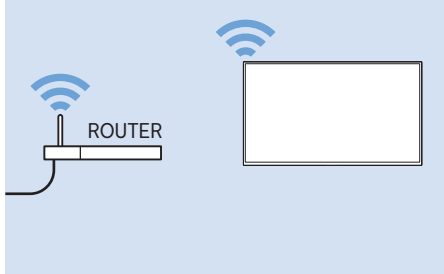

Digital Audio System - HDMI ARC

Digital Audio System - OPTICAL

Headphones

MHL

Network - Wireless

Network - Wired

Computer - HDMI

USB Flash Drive

USB Hard Drive

Multimedia Player (UHD Video source)

Video Player - YPbPr, L/R

Bluetooth - Gamepad, Keyboard, Mouse

VESA (x, y)
43" (108 cm) 200x200 M6
49" (123 cm) 200x200 M6
55" (139 cm) 300x200 M6
65" (164 cm) 400x200 M6