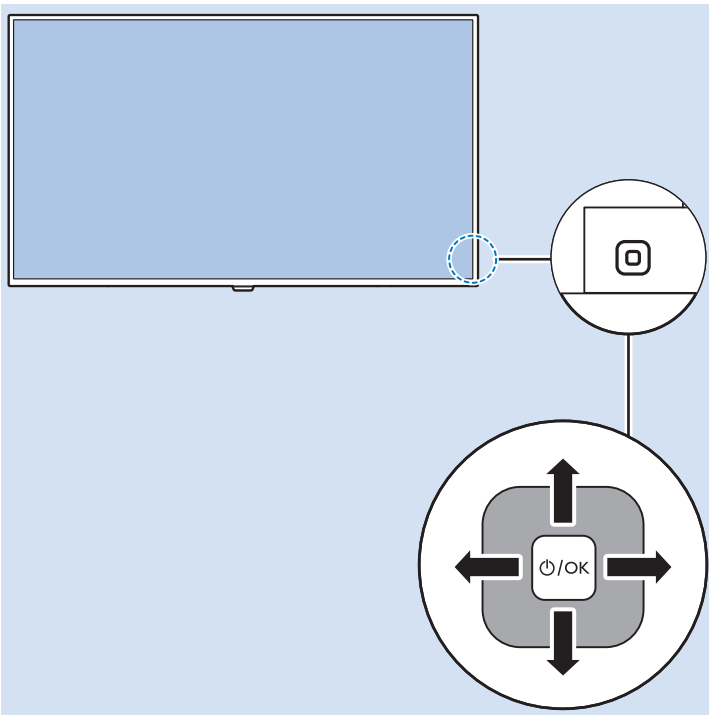

USB Hard Drive

Multimedia Player (UHD Video source)

Video Player - YPbPr, L/R

Bluetooth - Gamepad, Keyboard, Mouse

VESA (x, y)
43" (108 cm) 200x200 M6
49" (123 cm) 200x200 M6
55" (139 cm) 300x200 M6
65" (164 cm) 400x200 M6