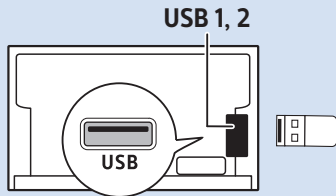

Digital Audio System - HDMI ARC

Digital Audio System - OPTICAL

Headphones

MHL

Network - Wireless

Network - Wired

Computer - HDMI

USB Flash Drive

USB Hard Drive

Multimedia Player (UHD Video source)

Video Player - YPbPr, L/R

Bluetooth - Gamepad, Keyboard, Mouse

VESA (x, y)
43" (108 cm) 200x200 M6
49" (123 cm) 200x200 M6
55" (139 cm) 300x200 M6
65" (164 cm) 400x200 M6