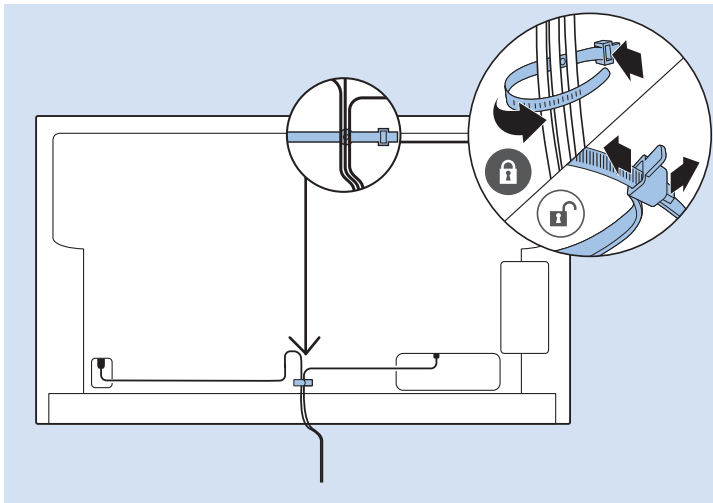

USB Hard Drive

Multimedia Player (UHD Video source)

Video Player - YPbPr, L/R

Bluetooth - Gamepad, Keyboard, Mouse

VESA (x, y)
43" (108 cm) 200x200 M6
49" (123 cm) 200x200 M6
55" (139 cm) 300x200 M6
65" (164 cm) 400x200 M6