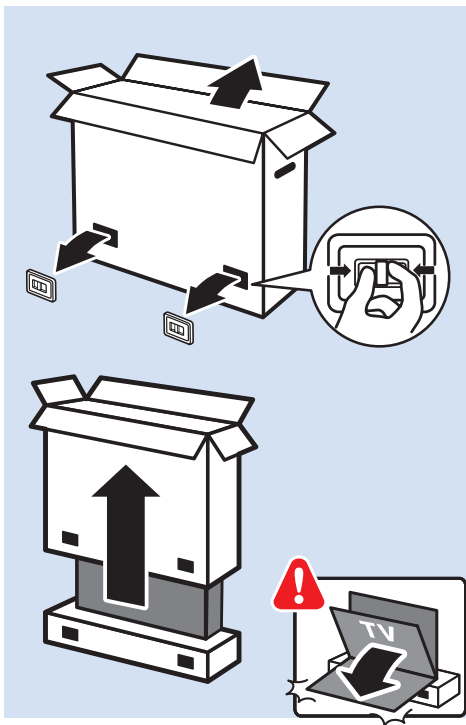

43"/49"/55"

7 43"/49"/55"

8 43"/49"/55"

9 43"/49"/55"

65"

4 65"

5 65"

www.philips.com/connectivityguide

USB Hard Drive

Multimedia Player (UHD Video source)

Video Player - YPbPr, L/R

Bluetooth - Gamepad, Keyboard, Mouse

VESA (x, y)
43" (108 cm) 200x200 M6
49" (123 cm) 200x200 M6
55" (139 cm) 300x200 M6
65" (164 cm) 400x200 M6