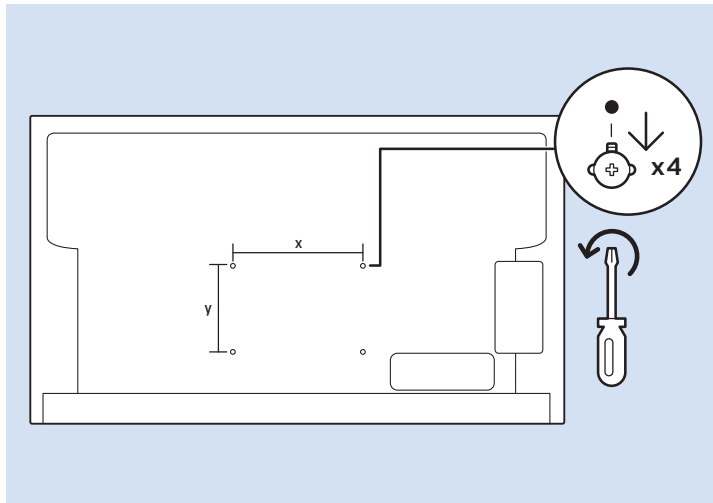

USB Hard Drive

Multimedia Player (UHD Video source)

Video Player - YPbPr, L/R

Bluetooth - Gamepad, Keyboard, Mouse

VESA (x, y)
43" (108 cm) 200x200 M6
49" (123 cm) 200x200 M6
55" (139 cm) 300x200 M6
65" (164 cm) 400x200 M6