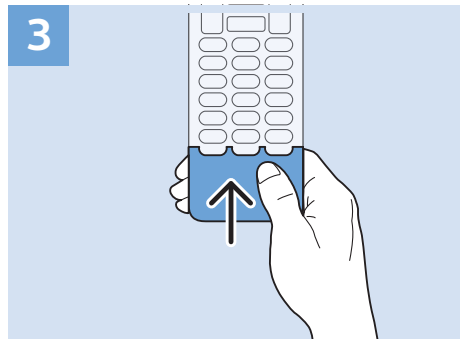

USB Hard Drive

Multimedia Player (UHD Video source)

Video Player - YPbPr, L/R

Bluetooth - Gamepad, Keyboard, Mouse

VESA (x, y)
43" (108 cm) 200x200 M6
49" (123 cm) 200x200 M6
55" (139 cm) 300x200 M6
65" (164 cm) 400x200 M6