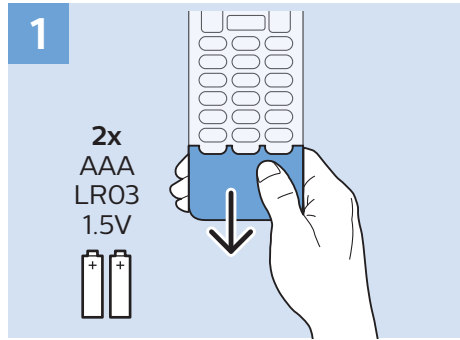

USB Hard Drive

Multimedia Player (UHD Video source)

Video Player - YPbPr, L/R

Bluetooth - Gamepad, Keyboard, Mouse

VESA (x, y)
43" (108 cm) 200x200 M6
49" (123 cm) 200x200 M6
55" (139 cm) 300x200 M6
65" (164 cm) 400x200 M6