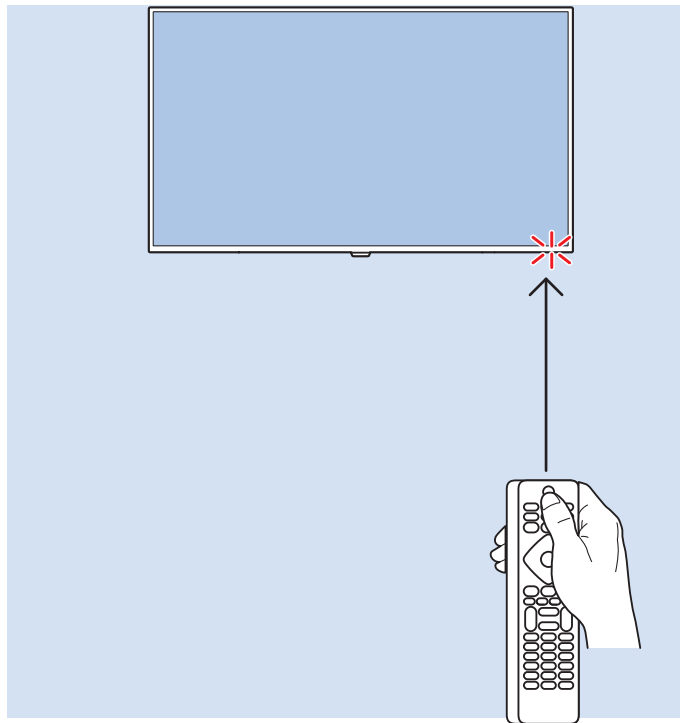

USB Hard Drive

Multimedia Player (UHD Video source)

Video Player - YPbPr, L/R

Bluetooth - Gamepad, Keyboard, Mouse

VESA (x, y)
43" (108 cm) 200x200 M6
49" (123 cm) 200x200 M6
55" (139 cm) 300x200 M6
65" (164 cm) 400x200 M6