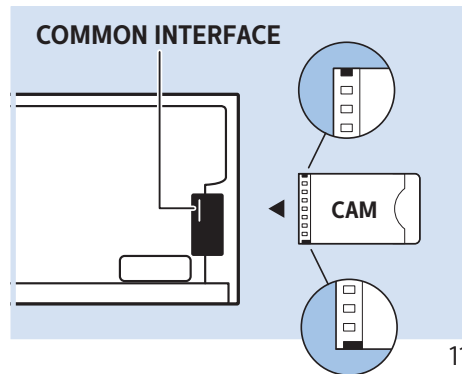

43"/49"/55"

7 43"/49"/55"

8 43"/49"/55"

9 43"/49"/55"

65"

4 65"

5 65"

www.philips.com/connectivityguide

USB Hard Drive

Multimedia Player (UHD Video source)

Video Player - YPbPr, L/R

Bluetooth - Gamepad, Keyboard, Mouse

VESA (x, y)
43" (108 cm) 200x200 M6
49" (123 cm) 200x200 M6
55" (139 cm) 300x200 M6
65" (164 cm) 400x200 M6