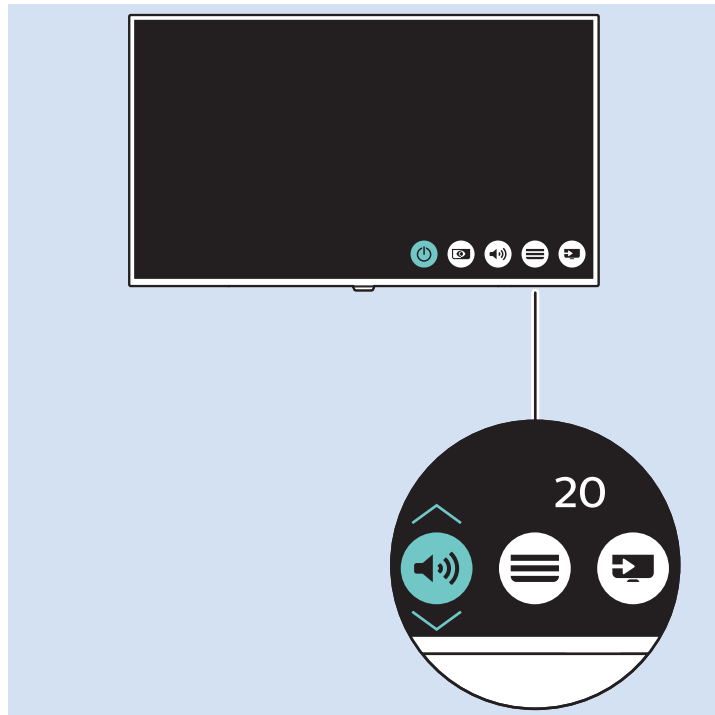

USB Hard Drive

Multimedia Player (UHD Video source)

Video Player - YPbPr, L/R

Bluetooth - Gamepad, Keyboard, Mouse

VESA (x, y)
43" (108 cm) 200x200 M6
49" (123 cm) 200x200 M6
55" (139 cm) 300x200 M6
65" (164 cm) 400x200 M6