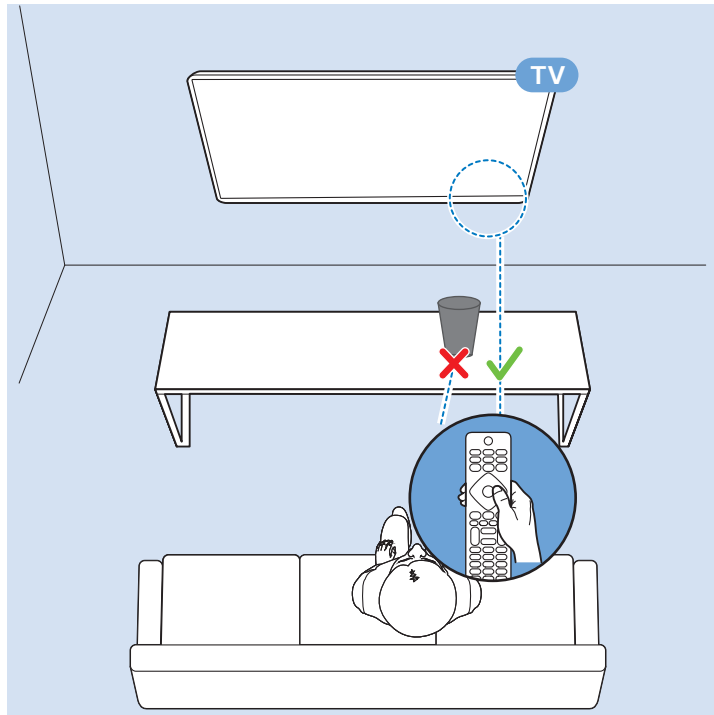

USB Hard Drive

Multimedia Player (UHD Video source)

Video Player - YPbPr, L/R

Bluetooth - Gamepad, Keyboard, Mouse

VESA (x, y)
43" (108 cm) 200x200 M6
49" (123 cm) 200x200 M6
55" (139 cm) 300x200 M6
65" (164 cm) 400x200 M6