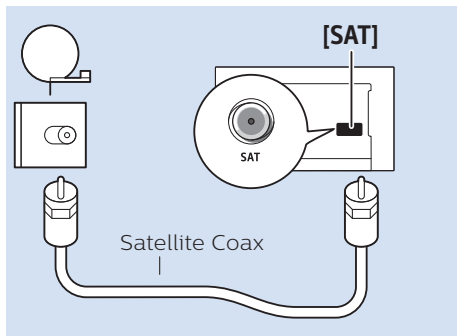

www.philips.com/connectivityguide