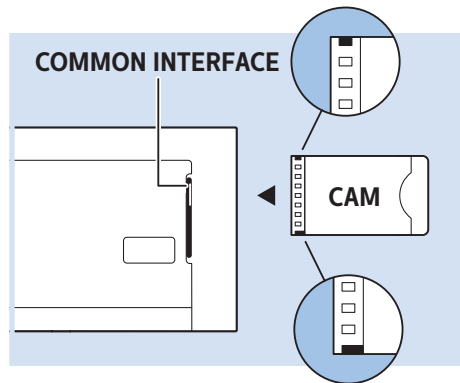

www.philips.com/connectivityguide