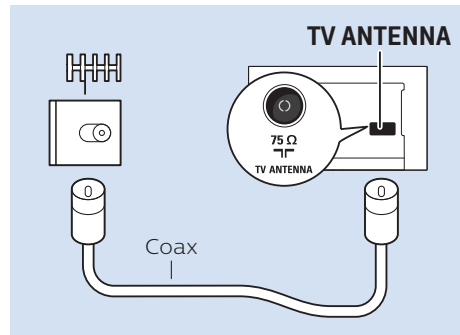

www.philips.com/connectivityguide