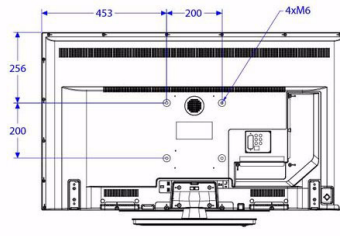

Specifications

Picture/Display

- Display: LED Full HD
- Diagonal screen size: 49 inch / 123 cm
- Aspect ratio: 16:9
- Panel resolution: 1920x1080p
- Brightness: 300 cd/m²
- Viewing angle: 178° (H) / 178° (V)

Accessories

- Included: Remote Control 22AV1407A/12, 2xAAA Batteries, Tabletop Stand, Warranty Leaflet, Legal and Safety brochure
- Optional: Setup RC 22AV9574A/12, Easy RC 22AV1601B/12

Power

- Mains power: AC 220-240V; 50-60Hz
- Energy Label Class: A++
- Eu Energy Label power: 48 W
- Annual energy consumption: 70 kW h
- Standby power consumption: <0.3 W
- Power Saving Features: Eco mode
- Ambient temperature: 5 °C to 45 °C

Dimensions

- Set dimensions (W x H x D): 1105 x 645 x 43/73 mm
- Set dimensions with stand (W x H x D): 1105 x 697 x 235 mm
- Product weight: 10.6 kg
- Product weight (+stand): 11.5 kg

Issue date 2020-04-01