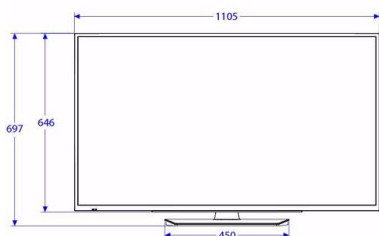

Specifications

Picture/Display

- Display: LED Full HD
- Diagonal screen size: 49 inch / 123 cm
- Aspect ratio: 16:9
- Panel resolution: 1920x1080p
- Brightness: 300 cd/m²
- Viewing angle: 178° (H) / 178° (V)

Accessories

- Included: Remote Control 22AV1407A/12, 2xAAA Batteries, Tabletop Stand, Warranty Leaflet, Legal and Safety brochure
- Optional: Setup RC 22AV9574A/12, Easy RC 22AV1601B/12

Power

- Mains power: AC 220-240V; 50-60Hz
- Energy Label Class: A++
- Eu Energy Label power: 48 W
- Annual energy consumption: 70 kW h
- Standby power consumption: <0.3 W
- Power Saving Features: Eco mode
- Ambient temperature: 5 °C to 45 °C

Dimensions

- Set dimensions (W x H x D): 1105 x 645 x 43/73 mm
- Set dimensions with stand (W x H x D): 1105 x 697 x 235 mm
- Product weight: 10.6 kg
- Product weight (+stand): 11.5 kg

Issue date 2020-04-01