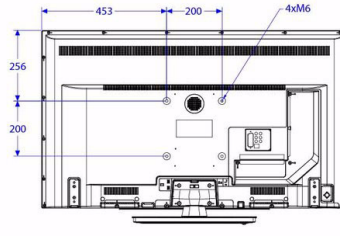

Specifications

Picture/Display

- Display: LED Full HD
- Diagonal screen size: 49 inch / 123 cm
- Aspect ratio: 16:9
- Panel resolution: 1920x1080p
- Brightness: 300 cd/m²
- Viewing angle: 178° (H) / 178° (V)

Accessories

- Included: Remote Control 22AV1407A/12, 2xAAA Batteries, Tabletop Stand, Warranty Leaflet, Legal and Safety brochure
- Optional: Setup RC 22AV9574A/12, Easy RC 22AV1601B/12

Power

- Mains power: AC 220-240V; 50-60Hz
- Energy Label Class: A++
- Eu Energy Label power: 48 W
- Annual energy consumption: 70 kW h
- Standby power consumption: <0.3 W
- Power Saving Features: Eco mode
- Ambient temperature: 5 °C to 45 °C

Dimensions

- Set dimensions (W x H x D): 1105 x 645 x 43/73 mm
- Set dimensions with stand (W x H x D): 1105 x 697 x 235 mm
- Product weight: 10.6 kg
- Product weight (+stand): 11.5 kg

Issue date 2020-04-01