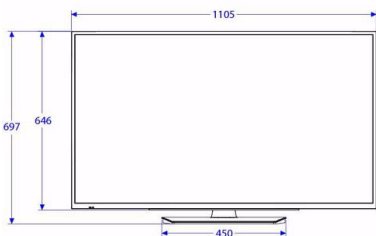

Specifications

Picture/Display

- Display: LED Full HD
- Diagonal screen size: 49 inch / 123 cm
- Aspect ratio: 16:9
- Panel resolution: 1920x1080p
- Brightness: 300 cd/m²
- Viewing angle: 178° (H) / 178° (V)

Accessories

- Included: Remote Control 22AV1407A/12, 2xAAA Batteries, Tabletop Stand, Warranty Leaflet, Legal and Safety brochure
- Optional: Setup RC 22AV9574A/12, Easy RC 22AV1601B/12

Power

- Mains power: AC 220-240V; 50-60Hz
- Energy Label Class: A++
- Eu Energy Label power: 48 W
- Annual energy consumption: 70 kW h
- Standby power consumption: <0.3 W
- Power Saving Features: Eco mode
- Ambient temperature: 5 °C to 45 °C

Dimensions

- Set dimensions (W x H x D): 1105 x 645 x 43/73 mm
- Set dimensions with stand (W x H x D): 1105 x 697 x 235 mm
- Product weight: 10.6 kg
- Product weight (+stand): 11.5 kg

Issue date 2020-04-01