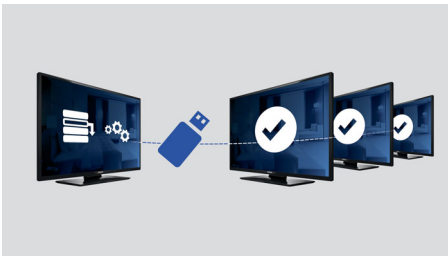

PHILIPS

Highlights

Welcome page

A welcome page is displayed each time the TV set is switched on. The welcome page can be branded and customized easily at the time of installation via a simple welcome image in .png format.

USB Cloning

Provides the ability to easily copy all programming and channel programming

settings from one TV into other TV sets in less than a minute. The feature ensures uniformity between TV sets and significantly reduces installation time and costs.

USB (photos, music, video)

Share the fun. Connect your USB memory-stick, digital camera, mp3 player or other multimedia device to the USB port on your TV to enjoy photos, videos and music with the easy to use onscreen content browser.

Specifications

Picture/Display

- Display: LED Full HD
- Diagonal screen size: 49 inch / 123 cm
- Aspect ratio: 16:9
- Panel resolution: 1920x1080p
- Brightness: 330 cd/m²
- Viewing angle: 178° (H) / 178° (V)
- Contrast ratio (typical): 4000