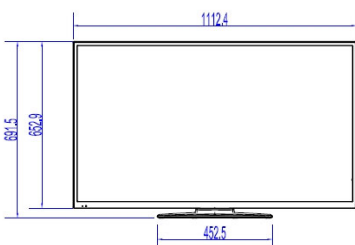

Specifications

Picture/Display

- Display: LED Full HD
- Diagonal screen size: 49 inch / 123 cm
- Aspect ratio: 16:9
- Panel resolution: 1920x1080p
- Brightness: 330 cd/m²
- Viewing angle: 178° (H) / 178° (V)
- Contrast ratio (typical): 4000

Accessories

- Included: Remote Control 22AV1407A/12, 2xAAA Batteries, Tabletop Stand, Warranty Leaflet, Legal and Safety brochure
- Optional: Setup RC 22AV9573A, Remote Control 22AV1601A/12

Power

- Mains power: AC 220-240V; 50-60Hz
- Energy Label Class: A++
- Eu Energy Label power: 48 W
- Annual energy consumption: 70 kWh
- Standby power consumption: <0.3 W
- Power Saving Features: Eco mode
- Ambient temperature: 5 °C to 45 °C

Dimensions

- Set dimensions (W x H x D): 1112 x 653 x 60/91 mm
- Set dimensions with stand (W x H x D): 1112 x 692 x 220 mm

- Product weight: 10.6 kg
- Product weight (+stand): 11.5 kg
- VESA wall mount compatible: M6, 200 x 200 mm