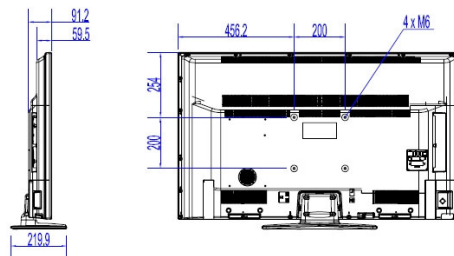

Specifications

Picture/Display

- Display: LED Full HD
- Diagonal screen size: 49 inch / 123 cm
- Aspect ratio: 16:9
- Panel resolution: 1920x1080p
- Brightness: 330 cd/m²
- Viewing angle: 178° (H) / 178° (V)
- Contrast ratio (typical): 4000

Accessories

- Included: Remote Control 22AV1407A/12, 2xAAA Batteries, Tabletop Stand, Warranty Leaflet, Legal and Safety brochure
- Optional: Setup RC 22AV9573A, Remote Control 22AV1601A/12

Power

- Mains power: AC 220-240V; 50-60Hz
- Energy Label Class: A++
- Eu Energy Label power: 48 W
- Annual energy consumption: 70 kWh
- Standby power consumption: <0.3 W
- Power Saving Features: Eco mode
- Ambient temperature: 5 °C to 45 °C

Dimensions

- Set dimensions (W x H x D): 1112 x 653 x 60/91 mm
- Set dimensions with stand (W x H x D): 1112 x 692 x 220 mm

- Product weight: 10.6 kg
- Product weight (+stand): 11.5 kg
- VESA wall mount compatible: M6, 200 x 200 mm