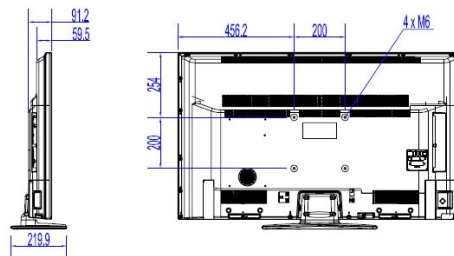

Specifications

Picture/Display

- Display: LED Full HD
- Diagonal screen size: 49 inch / 123 cm
- Aspect ratio: 16:9
- Panel resolution: 1920x1080p
- Brightness: 330 cd/m²
- Viewing angle: 178° (H) / 178° (V)
- Contrast ratio (typical): 4000

Accessories

- Included: Remote Control 22AV1407A/12, 2x AAA batteries, Tabletop Stand, Warranty Leaflet, Legal and Safety brochure
- Optional: Setup RC 22AV9573A, Remote Control 22AV1601A/12

Power

- Mains power: AC 220-240V; 50-60Hz
- Energy Label Class: A++
- Eu Energy Label power: 48 W
- Annual energy consumption: 70 kWh
- Standby power consumption: <0.3 W
- Power Saving Features: Eco mode
- Ambient temperature: 5 °C to 45 °C

Dimensions

- Set dimensions (W x H x D): 1112 x 653 x 60/91 mm
- Set dimensions with stand (W x H x D): 1112 x 692 x 220 mm

- Product weight: 10.6 kg
- Product weight (+stand): 11.5 kg
- VESA wall mount compatible: M6, 200 x 200 mm