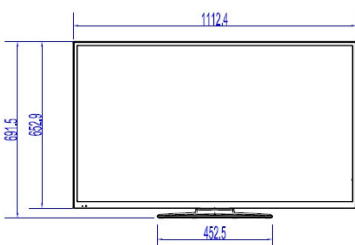

Specifications

Picture/Display

- Display: LED Full HD
- Diagonal screen size: 49 inch / 123 cm
- Aspect ratio: 16:9
- Panel resolution: 1920x1080p
- Brightness: 330 cd/m²
- Viewing angle: 178° (H) / 178° (V)
- Contrast ratio (typical): 4000

Accessories

- Included: Remote Control 22AV1407A/12, 2x AAA batteries, Tabletop Stand, Warranty Leaflet, Legal and Safety brochure
- Optional: Setup RC 22AV9573A, Remote Control 22AV1601A/12

Power

- Mains power: AC 220-240V; 50-60Hz
- Energy Label Class: A++
- Eu Energy Label power: 48 W
- Annual energy consumption: 70 kWh
- Standby power consumption: <0.3 W
- Power Saving Features: Eco mode
- Ambient temperature: 5 °C to 45 °C

Dimensions

- Set dimensions (W x H x D): 1112 x 653 x 60/91 mm
- Set dimensions with stand (W x H x D): 1112 x 692 x 220 mm

- Product weight: 10.6 kg
- Product weight (+stand): 11.5 kg
- VESA wall mount compatible: M6, 200 x 200 mm