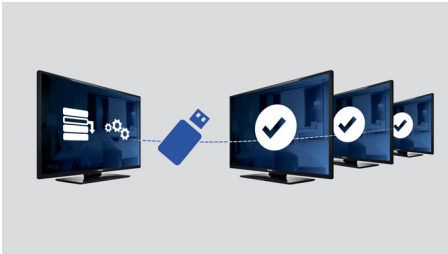

PHILIPS

Highlights

Welcome page

A welcome page is displayed each time the TV set is switched on. The welcome page can be branded and customized easily at the time of installation via a simple welcome image in .png format.

USB Cloning

Provides the ability to easily copy all programming and channel programming

settings from one TV into other TV sets in less than a minute. The feature ensures uniformity between TV sets and significantly reduces installation time and costs.

USB (photos, music, video)

Share the fun. Connect your USB memory-stick, digital camera, mp3 player or other multimedia device to the USB port on your TV to enjoy photos, videos and music with the easy to use onscreen content browser.

One combined channel list

One integrated channel list for digital and analogue channels. This allows the guest to zapp seamless between Analogue and Digital channels.

Advanced volume control

With advanced volume control you can install the start-up volume of the TV and predifine the volume range with which the TV set is allowed to operate, preventing excessive volume adjustments and avoiding disturbance of next door guests.