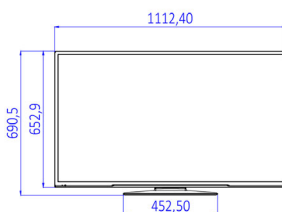

Specifications

Picture/Display

- Display: LED Full HD
- Diagonal screen size: 49 inch / 123 cm
- Aspect ratio: 16:9
- Panel resolution: 1920x1080p
- Brightness: 330 cd/m²
- Viewing angle: 178° (H) / 178° (V)

Accessories

- Included: Remote Control 22AV1407A/12, 2xAAA Batteries, Tabletop Stand, Warranty Leaflet, Legal and Safety brochure
- Optional: Setup RC 22AV9573A

Power

- Mains power: AC 220-240V; 50-60Hz
- Energy Label Class: A++
- Eu Energy Label power: 49 W
- Annual energy consumption: 71 kWh
- Standby power consumption: <0.3 W
- Power Saving Features: Eco mode
- Ambient temperature: 5 °C to 45 °C

Dimensions

- Set dimensions (W x H x D): 1112 x 653 x 60/

- 91 mm
- Set dimensions with stand (W x H x D): 1112 x 691 x 220 mm
- Product weight: 10.5 kg
- Product weight (+stand): 11.4 kg
- VESA wall mount compatible: M6, 200 x 200 mm