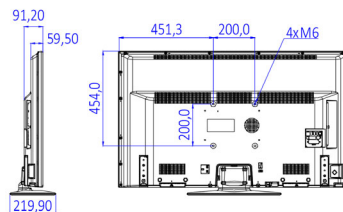

Specifications

Picture/Display

- Display: LED Full HD
- Diagonal screen size: 49 inch / 123 cm
- Aspect ratio: 16:9
- Panel resolution: 1920x1080p
- Brightness: 330 cd/m²
- Viewing angle: 178° (H) / 178° (V)

Accessories

- Included: Remote Control 22AV1407A/12, 2xAAA Batteries, Tabletop Stand, Warranty Leaflet, Legal and Safety brochure
- Optional: Setup RC 22AV9573A

Power

- Mains power: AC 220-240V; 50-60Hz
- Energy Label Class: A++
- Eu Energy Label power: 49 W
- Annual energy consumption: 71 kWh
- Standby power consumption: <0.3 W
- Power Saving Features: Eco mode
- Ambient temperature: 5 °C to 45 °C

Dimensions

- Set dimensions (W x H x D): 1112 x 653 x 60/

- 91 mm
- Set dimensions with stand (W x H x D): 1112 x 691 x 220 mm
- Product weight: 10.5 kg
- Product weight (+stand): 11.4 kg
- VESA wall mount compatible: M6, 200 x 200 mm