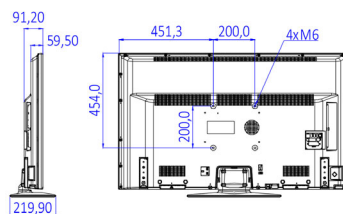

Specifications

Picture/Display

- Display: LED Full HD
- Diagonal screen size: 49 inch / 123 cm
- Aspect ratio: 16:9
- Panel resolution: 1920x1080p
- Brightness: 330 cd/m²
- Viewing angle: 178° (H) / 178° (V)

Accessories

- Included: Remote Control 22AV1407A/12, 2xAAA Batteries, Tabletop Stand, Warranty Leaflet, Legal and Safety brochure
- Optional: Setup RC 22AV9573A

Power

- Mains power: AC 220-240V; 50-60Hz
- Energy Label Class: A++
- Eu Energy Label power: 49 W
- Annual energy consumption: 71 kWh
- Standby power consumption: <0.3 W
- Power Saving Features: Eco mode
- Ambient temperature: 5 °C to 45 °C

Dimensions

- Set dimensions (W x H x D): 1112 x 653 x 60/

Issue date 2017-03-16

Version: 1.0.1

12 NC: 8670 001 37962
EAN: 87 18863 00934 5

© 2017 Koninklijke Philips N.V.
All Rights reserved.

Specifications are subject to change without notice.
Trademarks are the property of Koninklijke Philips N.V.
or their respective owners.