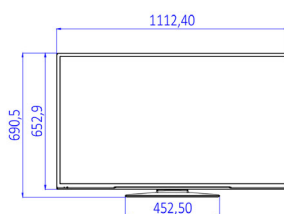

Specifications

Picture/Display

- Display: LED Full HD
- Diagonal screen size: 49 inch / 123 cm
- Aspect ratio: 16:9
- Panel resolution: 1920x1080p
- Brightness: 330 cd/m²
- Viewing angle: 178° (H) / 178° (V)

Accessories

- Included: Remote Control 22AV1407A/12, 2xAAA Batteries, Tabletop Stand, Warranty Leaflet, Legal and Safety brochure
- Optional: Setup RC 22AV9573A

Power

- Mains power: AC 220-240V; 50-60Hz
- Energy Label Class: A++
- Eu Energy Label power: 49 W
- Annual energy consumption: 71 kWh
- Standby power consumption: <0.3 W
- Power Saving Features: Eco mode
- Ambient temperature: 5 °C to 45 °C

Dimensions

- Set dimensions (W x H x D): 1112 x 653 x 60/

Issue date 2017-03-16

Version: 1.0.1

12 NC: 8670 001 37962
EAN: 87 18863 00934 5

© 2017 Koninklijke Philips N.V.
All Rights reserved.

Specifications are subject to change without notice.
Trademarks are the property of Koninklijke Philips N.V.
or their respective owners.