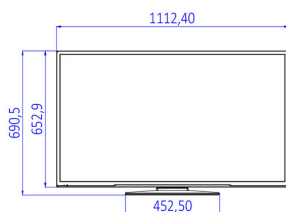

Specifications

Picture/Display

- Display: LED Full HD
- Diagonal screen size: 49 inch / 123 cm
- Aspect ratio: 16:9
- Panel resolution: 1920x1080p
- Brightness: 330 cd/m²
- Viewing angle: 178° (H) / 178° (V)

Accessories

- Included: Remote Control 22AV1407A/12, 2xAAA Batteries, Tabletop Stand, Warranty Leaflet, Legal and Safety brochure
- Optional: Setup RC 22AV9573A

Power

- Mains power: AC 220-240V; 50-60Hz
- Energy Label Class: A++
- Eu Energy Label power: 49 W
- Annual energy consumption: 71 kWh
- Standby power consumption: <0.3 W
- Power Saving Features: Eco mode
- Ambient temperature: 5 °C to 45 °C

Dimensions

- Set dimensions (W x H x D): 1112 x 653 x 60/

- 91 mm
- Set dimensions with stand (W x H x D): 1112 x 691 x 220 mm
- Product weight: 10.5 kg
- Product weight (+stand): 11.4 kg
- VESA wall mount compatible: M6, 200 x 200 mm