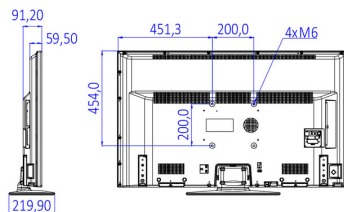

Specifications

Picture/Display

- Display: LED Full HD
- Diagonal screen size: 49 inch / 123 cm
- Aspect ratio: 16:9
- Panel resolution: 1920x1080p
- Brightness: 330 cd/m²
- Viewing angle: 178° (H) / 178° (V)

Accessories

- Included: Remote Control 22AV1407A/12, 2xAAA Batteries, Tabletop Stand, Warranty Leaflet, Legal and Safety brochure
- Optional: Setup RC 22AV9573A

Power

- Mains power: AC 220-240V; 50-60Hz
- Energy Label Class: A++
- Eu Energy Label power: 49 W
- Annual energy consumption: 71 kWh
- Standby power consumption: <0.3 W
- Power Saving Features: Eco mode
- Ambient temperature: 5 °C to 45 °C

Dimensions

- Set dimensions (W x H x D): 1112 x 653 x 60/

- 91 mm
- Set dimensions with stand (W x H x D): 1112 x 691 x 220 mm
- Product weight: 10.5 kg
- Product weight (+stand): 11.4 kg
- VESA wall mount compatible: M6, 200 x 200 mm