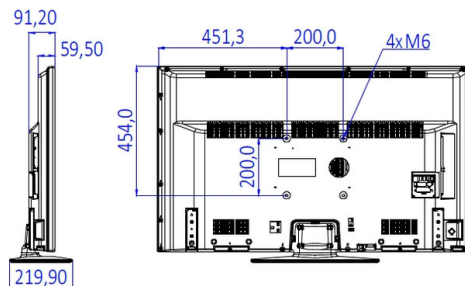

## Picture/Display

- Display: LED Full HD
- Diagonal screen size: 49 inch / 123 cm
- Aspect ratio: 16:9
- Panel resolution: 1920x1080p
- Brightness: 330 cd/m<sup>2</sup>
- Viewing angle: 178° (H) / 178° (V)
- Picture enhancement: Digital Crystal Clear, 100 Hz Perfect Motion Rate

## Dimensions

- Set dimensions (W x H x D): 1112 x 653 x 60/91 mm
- Set dimensions with stand (W x H x D): 1112 x 691 x 220 mm
- Product weight: 10.65 kg
- Product weight (+stand): 11.60 kg
- VESA wall mount compatible: 200 x 200 mm, M6