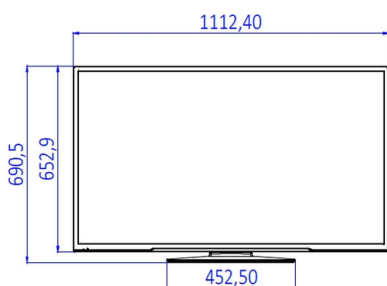

## Picture/Display

- Display: LED Full HD
- Diagonal screen size: 49 inch / 123 cm
- Aspect ratio: 16:9
- Panel resolution: 1920x1080p
- Brightness: 330 cd/m<sup>2</sup>
- Viewing angle: 178° (H) / 178° (V)
- Picture enhancement: Digital Crystal Clear, 100 Hz Perfect Motion Rate

## Dimensions

- Set dimensions (W x H x D): 1112 x 653 x 60/91 mm
- Set dimensions with stand (W x H x D): 1112 x 691 x 220 mm
- Product weight: 10.65 kg
- Product weight (+stand): 11.60 kg
- VESA wall mount compatible: 200 x 200 mm, M6