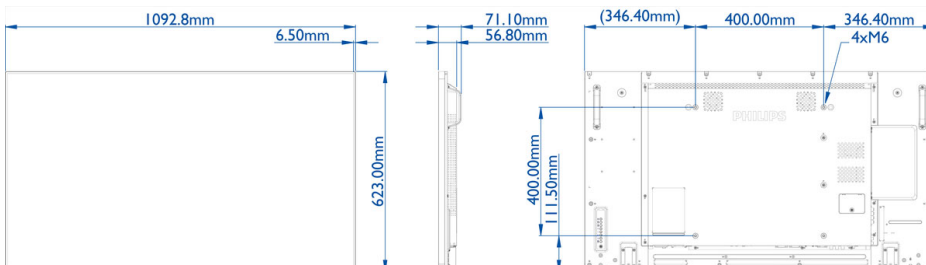

Power

- Standby power consumption: <0.5 W
- Mains power: 100 ~ 240 VAC, 50 ~ 60 Hz
- Consumption (Typical): 95 W
- Consumption (EPA 7.0): 82.08 W

Operating conditions

- Temperature range (operation): 0 ~ 40 °C
- Temperature range (storage): -20 ~ 60 °C
- Relative humidity: 20 ~ 80(operation), 5 - 95(storage) %
- Altitude: 0 ~ 3000 m
- MTBF: 60,000 hour(s)

Sound

- Built-in speakers: 2 x 10W RMS

Accessories

- Included accessories: Batteries for remote control, Quick start guide, Remote Control, AC Power Cord, RS232 cable
- Included Accessories: Edge Alignment Kit (2)-1pcs, Philips logo (x1), Thumbscrew (8pcs), Edge Alignment Kit (1)-2pcs, RS232 daisy-chain cable, Wifi Antennas (2 pcs)
- Stand: BM04642/00(Optional)

Multimedia Applications

- USB Playback Audio: AAC, M4A, MP1, MP2, MP3, WMA

- USB Playback Picture: BMP, GIF, JPEG, JPG, PNG
- USB Playback Video: 3GP, AVI, DAT, FLV, MKV, MOV, MP4, MPG, TS, VOB, WEBM

Miscellaneous

- On-Screen Display Languages: English, French, German, Spanish, Polish, Turkish, Russian, Italian, Simplified Chinese, Traditional Chinese, Arabic, Japanese, Danish, Dutch, Finnish, Norwegian, Portuguese, Swedish
- Regulatory approvals: EnergyStar 7.0, CE, FCC, Class B, CCC, BSMI, CB, VCCI, CECF, EAC, PSB, EMF, UL/cUL
- Warranty: 3 year warranty

Internal Player

- CPU: Octacore Cortex A53 1.5GHz
- GPU: PowerVR SGX6110
- Memory: 2GB DDR3
- Storage: 16GB EMMC

Issue date 2021-02-03

Version: 10.1.1

12 NC: 8670 001 41453
EAN: 87 12581 74218 8

© 2021 Koninklijke Philips N.V.
All Rights reserved.

Specifications are subject to change without notice.
Trademarks are the property of Koninklijke Philips N.V.
or their respective owners.

www.philips.com