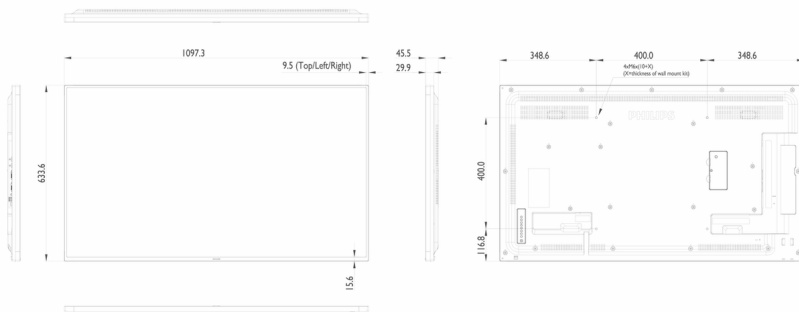

Power

- Standby power consumption: <0.4 W
- Mains power: 100 ~ 240 VAC, 50 ~ 60 Hz
- Consumption (Typical): 67 W

Operating conditions

- Temperature range (operation): 0 ~ 40 °C
- Temperature range (storage): -20 ~ 60 °C
- Relative humidity: 20 ~ 80 %
- Altitude: 0 ~ 3000 m
- MTBF: 50,000 hour(s)

Sound

- Built-in speakers: 2 x 10W RMS

Accessories

- Included accessories: Remote Control, Batteries for remote control, Quick start guide, RS232 cable, AC Power Cord
- Stand: Universal Stand (Large Size)(Optional)
- Included Accessories: Edge Alignment Kit (1)-2pcs, Edge Alignment Kit (2)-1pcs, Logo guide, RS232 daisy-chain cable, Thumb Screw (x8)

Multimedia Applications

- USB Playback Audio: AAC, M4A, MP3, WMA, MP1, MP2

- USB Playback Picture: BMP, GIF, JPEG, JPG, PDF, PNG
- USB Playback Video: MKV, MP4, TS, 3GP, AVI, FLV, MOV

Miscellaneous

- On-Screen Display Languages: English, French, German, Spanish, Polish, Turkish, Russian, Italian, Simplified Chinese, Traditional Chinese, Arabic, Japanese, Danish, Dutch, Finnish, Norwegian, Portuguese, Swedish
- Regulatory approvals: CE, FCC, Class B, UL/cUL, CCC, C-Tick, RoHS, GOST, BSMI, CB, J-Moss, PSE, VCCI, EnergyStar 7.0
- Warranty: 3 year warranty

Internal Player

- CPU: Quad Core Cortex A9 1.8GHz
- GPU: ARM Mali400 Quad Core 533MHz
- Memory: 2GB DDR3
- Storage: 16GB EMMC

Issue date 2020-11-04

Version: 7.0.1

12 NC: 8670 001 37394
EAN: 87 12581 74129 7

© 2020 Koninklijke Philips N.V.
All Rights reserved.

Specifications are subject to change without notice.
Trademarks are the property of Koninklijke Philips N.V.
or their respective owners.

www.philips.com