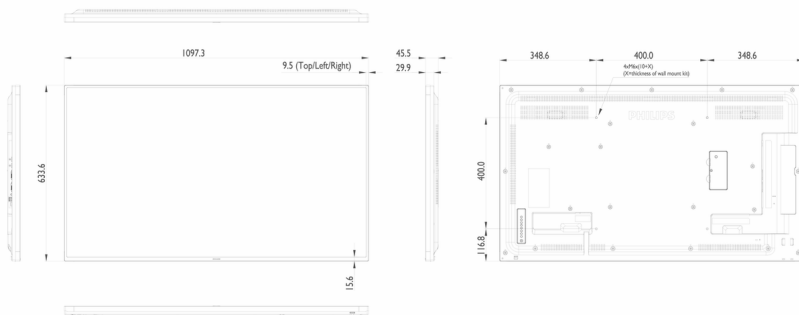

Power

- Standby power consumption: <0.4 W
- Mains power: 100 ~ 240 VAC, 50 ~ 60 Hz
- Consumption (Typical): 67 W

Operating conditions

- Temperature range (operation): 0 ~ 40 °C
- Temperature range (storage): -20 ~ 60 °C
- Relative humidity: 20 ~ 80 %
- Altitude: 0 ~ 3000 m
- MTBF: 50,000 hour(s)

Sound

- Built-in speakers: 2 x 10W RMS

Accessories

- Included accessories: Remote Control, Batteries for remote control, Quick start guide, RS232 cable, AC Power Cord
- Stand: Universal Stand (Large Size)(Optional)
- Included Accessories: Edge Alignment Kit (1)-2pcs, Edge Alignment Kit (2)-1pcs, Logo guide, RS232 daisy-chain cable, Thumb Screw (x8)

Multimedia Applications

- USB Playback Audio: AAC, M4A, MP3, WMA, MP1, MP2

- USB Playback Picture: BMP, GIF, JPEG, JPG, PDF, PNG
- USB Playback Video: MKV, MP4, TS, 3GP, AVI, FLV, MOV

Miscellaneous

- On-Screen Display Languages: English, French, German, Spanish, Polish, Turkish, Russian, Italian, Simplified Chinese, Traditional Chinese, Arabic, Japanese, Danish, Dutch, Finnish, Norwegian, Portuguese, Swedish
- Regulatory approvals: CE, FCC, Class B, UL/cUL, CCC, C-Tick, RoHS, GOST, BSMI, CB, J-Moss, PSE, VCCI, EnergyStar 7.0
- Warranty: 3 year warranty

Internal Player

- CPU: Quad Core Cortex A9 1.8GHz
- GPU: ARM Mali400 Quad Core 533MHz
- Memory: 2GB DDR3
- Storage: 16GB EMMC

Issue date 2020-11-04

Version: 7.0.1

12 NC: 8670 001 37394
EAN: 87 12581 74129 7

© 2020 Koninklijke Philips N.V.
All Rights reserved.

Specifications are subject to change without notice.
Trademarks are the property of Koninklijke Philips N.V.
or their respective owners.

www.philips.com