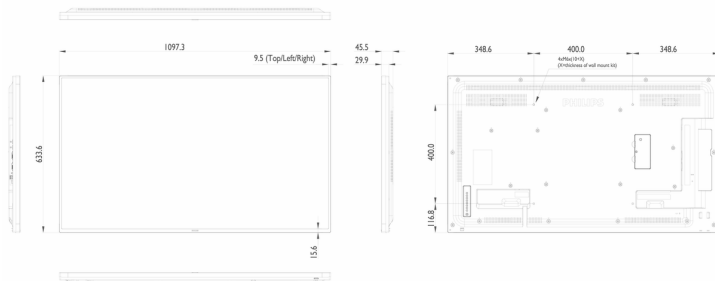

Power

- Standby power consumption: <0.4 W
- Mains power: 100 ~ 240 VAC, 50 ~ 60 Hz
- Consumption (Typical): 67 W

Operating conditions

- Temperature range (operation): 0 ~ 40 °C
- Temperature range (storage): -20 ~ 60 °C
- Relative humidity: 20 ~ 80 %
- Altitude: 0 ~ 3000 m
- MTBF: 50,000 hour(s)

Sound

- Built-in speakers: 2 x 10W RMS

Accessories

- Included accessories: Remote Control, Batteries for remote control, Quick start guide, RS232 cable, AC

Power Cord

- Stand: Universal Stand (Large Size)(Optional)
- Included Accessories: Edge Alignment Kit (1)-2pcs, Edge Alignment Kit (2)-1pcs, Logo guide, RS232 daisy-chain cable, Thumb Screw (x8)

Multimedia Applications

- USB Playback Audio: AAC, M4A, MP3, WMA, MP1, MP2
- USB Playback Picture: BMP, GIF, JPEG, JPG, PDF, PNG
- USB Playback Video: MKV, MP4, TS, 3GP, AVI, FLV, MOV

Miscellaneous

- On-Screen Display Languages: English, French, German, Spanish, Polish, Turkish, Russian, Italian, Simplified Chinese, Traditional Chinese, Arabic, Japanese, Danish, Dutch, Finnish, Norwegian, Portuguese, Swedish
- Regulatory approvals: CE, FCC, Class B, UL/cUL, CCC, C-Tick, RoHS, GOST, BSMI, CB, J-Moss, PSE, VCCI, EnergyStar 7.0
- Warranty: 3 year warranty

Internal Player

- CPU: Quad Core Cortex A9 1.8GHz
- GPU: ARM Mali400 Quad Core 533MHz
- Memory: 2GB DDR3
- Storage: 16GB EMMC

Issue date 2022-07-14

Version: 7.0.1

12 NC: 8670 001 37394
EAN: 87 12581 74129 7

© 2022 Koninklijke Philips N.V.
All Rights reserved.

Specifications are subject to change without notice.
Trademarks are the property of Koninklijke Philips N.V.
or their respective owners.

www.philips.com