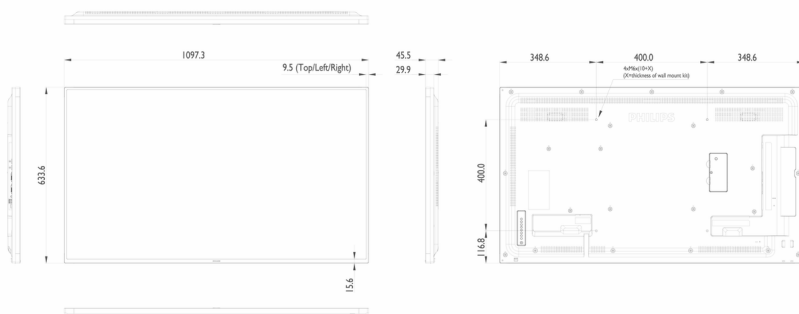

Power

- Standby power consumption: <0.4 W
- Mains power: 100 ~ 240 VAC, 50 ~ 60 Hz
- Consumption (Typical): 67 W

Operating conditions

- Temperature range (operation): 0 ~ 40 °C
- Temperature range (storage): -20 ~ 60 °C
- Relative humidity: 20 ~ 80 %
- Altitude: 0 ~ 3000 m
- MTBF: 50,000 hour(s)

Sound

- Built-in speakers: 2 x 10W RMS

Accessories

- Included accessories: Remote Control, Batteries for remote control, Quick start guide, RS232 cable, AC Power Cord
- Stand: Universal Stand (Large Size)(Optional)
- Included Accessories: Edge Alignment Kit (1)-2pcs, Edge Alignment Kit (2)-1pcs, Logo guide, RS232 daisy-chain cable, Thumb Screw (x8)

Multimedia Applications

- USB Playback Audio: AAC, M4A, MP3, WMA, MP1, MP2

- USB Playback Picture: BMP, GIF, JPEG, JPG, PDF, PNG
- USB Playback Video: MKV, MP4, TS, 3GP, AVI, FLV, MOV

Miscellaneous

- On-Screen Display Languages: English, French, German, Spanish, Polish, Turkish, Russian, Italian, Simplified Chinese, Traditional Chinese, Arabic, Japanese, Danish, Dutch, Finnish, Norwegian, Portuguese, Swedish
- Regulatory approvals: CE, FCC, Class B, UL/cUL, CCC, C-Tick, RoHS, GOST, BSMI, CB, J-Moss, PSE, VCCI, EnergyStar 7.0
- Warranty: 3 year warranty

Internal Player

- CPU: Quad Core Cortex A9 1.8GHz
- GPU: ARM Mali400 Quad Core 533MHz
- Memory: 2GB DDR3
- Storage: 16GB EMMC

Issue date 2020-11-04

Version: 7.0.1

12 NC: 8670 001 37394
EAN: 87 12581 74129 7

© 2020 Koninklijke Philips N.V.
All Rights reserved.

Specifications are subject to change without notice.
Trademarks are the property of Koninklijke Philips N.V.
or their respective owners.

www.philips.com