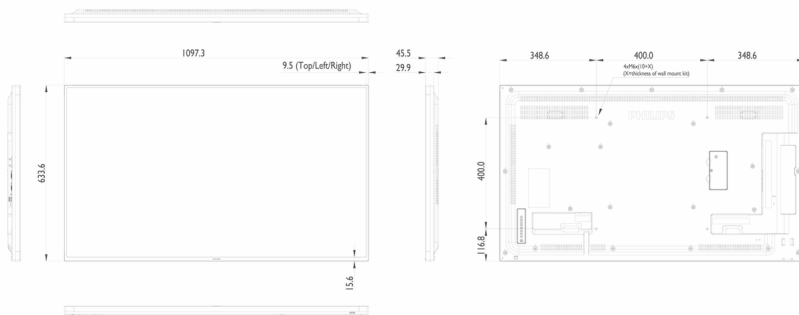

Power

- Standby power consumption: <0.4 W
- Mains power: 100 ~ 240 VAC, 50 ~ 60 Hz
- Consumption (Typical): 67 W

Operating conditions

- Temperature range (operation): 0 ~ 40 °C
- Temperature range (storage): -20 ~ 60 °C
- Relative humidity: 20 ~ 80 %
- Altitude: 0 ~ 3000 m
- MTBF: 50,000 hour(s)

Sound

- Built-in speakers: 2 x 10W RMS

Accessories

- Included accessories: Remote Control, Batteries for remote control, Quick start guide, RS232 cable, AC Power Cord
- Stand: Universal Stand (Large Size)(Optional)
- Included Accessories: Edge Alignment Kit (1)-2pcs, Edge Alignment Kit (2)-1pcs, Logo guide, RS232 daisy-chain cable, Thumb Screw (x8)

Multimedia Applications

- USB Playback Audio: AAC, M4A, MP3, WMA, MP1, MP2

- USB Playback Picture: BMP, GIF, JPEG, JPG, PDF, PNG
- USB Playback Video: MKV, MP4, TS, 3GP, AVI, FLV, MOV

Miscellaneous

- On-Screen Display Languages: English, French, German, Spanish, Polish, Turkish, Russian, Italian, Simplified Chinese, Traditional Chinese, Arabic, Japanese, Danish, Dutch, Finnish, Norwegian, Portuguese, Swedish
- Regulatory approvals: CE, FCC, Class B, UL/cUL, CCC, C-Tick, RoHS, GOST, BSMI, CB, J-Moss, PSE, VCCI, EnergyStar 7.0
- Warranty: 3 year warranty

Internal Player

- CPU: Quad Core Cortex A9 1.8GHz
- GPU: ARM Mali400 Quad Core 533MHz
- Memory: 2GB DDR3
- Storage: 16GB EMMC

Issue date 2022-07-14

Version: 7.0.1

12 NC: 8670 001 37394
EAN: 87 12581 74129 7

© 2022 Koninklijke Philips N.V.
All Rights reserved.

Specifications are subject to change without notice.
Trademarks are the property of Koninklijke Philips N.V.
or their respective owners.

www.philips.com