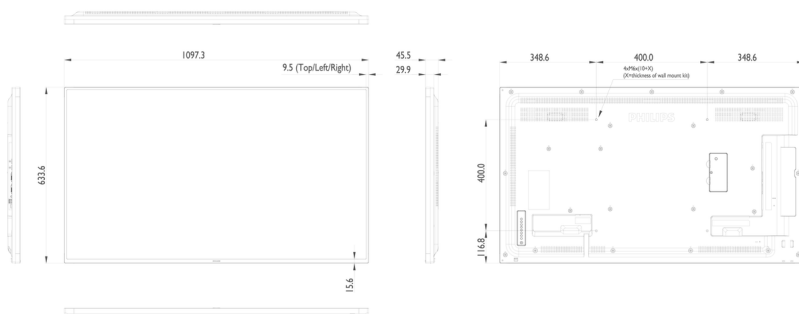

Power

- Standby power consumption: <0.4 W
- Mains power: 100 ~ 240 VAC, 50 ~ 60 Hz
- Consumption (Typical): 67 W

Operating conditions

- Temperature range (operation): 0 ~ 40 °C
- Temperature range (storage): -20 ~ 60 °C
- Relative humidity: 20 ~ 80 %
- Altitude: 0 ~ 3000 m
- MTBF: 50,000 hour(s)

Sound

- Built-in speakers: 2 x 10W RMS

Accessories

- Included accessories: Remote Control, Batteries for remote control, Quick start guide, RS232 cable, AC Power Cord
- Stand: Universal Stand (Large Size)(Optional)
- Included Accessories: Edge Alignment Kit (1)-2pcs, Edge Alignment Kit (2)-1pcs, Logo guide, RS232 daisy-chain cable, Thumb Screw x8

Multimedia Applications

- USB Playback Audio: AAC, M4A, MP3, WMA, MP1, MP2

- USB Playback Picture: BMP, GIF, JPEG, JPG, PDF, PNG
- USB Playback Video: MKV, MP4, TS, 3GP, AVI, FLV, MOV

Miscellaneous

- On-Screen Display Languages: English, French, German, Spanish, Polish, Turkish, Russian, Italian, Simplified Chinese, Traditional Chinese, Arabic, Japanese, Danish, Dutch, Finnish, Norwegian, Portuguese, Swedish
- Regulatory approvals: CE, FCC, Class B, UL/cUL, CCC, C-Tick, RoHS, GOST, BSMI, CB, J-Moss, PSE, VCCI, EnergyStar 7.0
- Warranty: 3 year warranty

Internal Player

- CPU: Quad Core Cortex A9 1.8GHz
- GPU: ARM Mali400 Quad Core 533MHz
- Memory: 2GB DDR3
- Storage: 16GB EMMC

Issue date 2019-08-22

Version: 7.0.1

12 NC: 8670 001 37394
EAN: 87 12581 74129 7

© 2019 Koninklijke Philips N.V.
All Rights reserved.

Specifications are subject to change without notice.
Trademarks are the property of Koninklijke Philips N.V.
or their respective owners.

www.philips.com