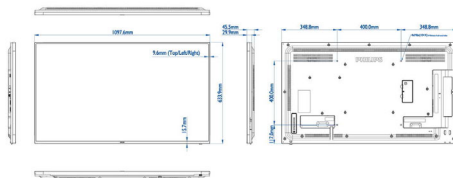

Convenience

- Tiled Matrix: Up to 15 x 15
- Keyboard control: Hidden, Lockable
- Signal loop through: DisplayPort, IR Loophthrough, DVI
- Network controllable: RJ45, RS232
- Screen saving functions: Pixel Shift
- Picture in picture: PIP

Power

- Consumption (On mode): 130W(max)
- Standby power consumption: <0.5 W
- Mains power: AC (100 ~ 240 V) , 2.5A
- Consumption (Typical): 75 W

Operating conditions

- Temperature range (operation): 0 ~ 40 °C
- Temperature range (storage): -10 ~ 50 °C
- Altitude: 0 ~ 3000 m
- MTBF: 50,000 hour(s)
- Humidity range (operation)[RH]: 10 ~ 90% (without condensation)
- Humidity range (storage) [RH]: 0 ~ 100% (without condensation)

Sound

- Built-in speakers: 2 x 10 W RMS

Accessories

- Included accessories: Remote Control, Batteries for remote control, AC Power Cord, Quick start guide, RS232 cable
- Included Accessories: Edge Alignment Kit (1)-2pcs, Edge Alignment Kit (2)-1pcs, M3 screw (x1), RS232 daisy-chain cable, SD card cover (x1),

- Thumb Screw (x8)
- Stand: BM05922 (Universal Stand-L)(Option)

Miscellaneous

- On-Screen Display Languages: English, French, German, Spanish, Polish, Turkish, Russian, Italian, Simplified Chinese, Traditional Chinese, Japanese, Arabic
- Regulatory approvals: CE, CB, EAC, FCC, Class A, PSB, UL/cUL, EMF, EnergyStar 8.0
- Warranty: 3 year warranty

Issue date 2020-11-04

Version: 5.0.1

12 NC: 8670 001 57451
EAN: 87 12581 75595 9

© 2020 Koninklijke Philips N.V.
All Rights reserved.

Specifications are subject to change without notice.
Trademarks are the property of Koninklijke Philips N.V.
or their respective owners.

www.philips.com