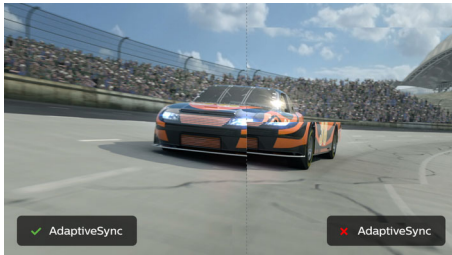

Adaptive-Sync technology

Gaming shouldn't be a choice between choppy gameplay or broken frames. Get fluid, artefact-free performance at virtually any frame rate with Adaptive-Sync technology, smooth quick refresh and ultra-fast response time.