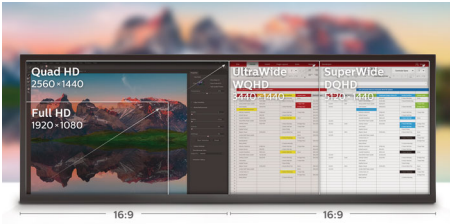

reddot award 2018
winner

PHILIPS

32:9 SuperWide curved LCD display
P Line 49 (48.8"/124 cm diag.), Dual Quad HD (5120 x 1440)

499P9H/00

Highlights

32:9 SuperWide

32:9 SuperWide 49" screen with 5120 x 1440 resolution is designed to replace multiscreen setups for a massive wide view. It's like having two 27" 16:9 Quad HD displays side by side. SuperWide monitors offer the screen area of dual monitors without the complicated setup.

Specifications

Picture/Display

- LCD panel type: VA LCD
- Backlight type: W-LED system
- Panel Size: 48.8"/124 cm
- Display Screen Coating: Anti-Glare, 2H, Haze 25%
- Effective viewing area: 1193.5 (H) x 335.7 (V) mm at 1800 R curvature*
- Aspect ratio: 32:9
- Optimum resolution: 5120 x 1440 @ 60 Hz
- Pixel Density: 109 PPI
- Response time (typical): 5 ms (Grey to Grey)*
- Brightness: 450 cd/m²
- Contrast ratio (typical): 3000:1
- SmartContrast: 80,000,000:1
- Pixel pitch: 0.233 x 0.233 mm
- Viewing angle: 178° (H)/178° (V), @ C/R > 10
- Flicker-free
- Picture enhancement: SmartImage
- Display colours: 16.7 M
- Colour gamut (min.): BT. 709 Coverage: 99.67%*, DCI-P3 Coverage: 94.62%*
- Colour gamut (typical): NTSC 103%*, sRGB 121%*, Adobe RGB 91%*
- HDR: DisplayHDR 400 certified (DP/HDMI)
- Scanning Frequency: 30–230 kHz (H)/48–70 Hz (V); Adaptive sync (for HDMI/DP)
- SmartUniformity: 97–102%
- Delta E: < 2
- sRGB
- LowBlue Mode
- EasyRead
- Adaptive sync