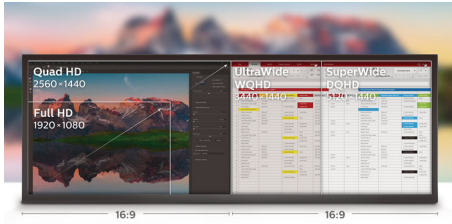

reddot award 2018
winner

PHILIPS

32:9 SuperWide curved LCD display
P Line 49 (48.8"/124 cm diag.), Dual Quad HD (5120 x 1440)

499P9H/00

Highlights

32:9 SuperWide

32:9 SuperWide 49" screen with 5120 x 1440 resolution is designed to replace multiscreen setups for a massive wide view. It's like having two 27" 16:9 Quad HD displays side by side. SuperWide monitors offer the screen area of dual monitors without the complicated setup.

Specifications

Picture/Display

- LCD panel type: VA LCD
- Backlight type: W-LED system
- Panel Size: 48.8"/124 cm
- Display Screen Coating: Anti-Glare, 2H, Haze 25%
- Effective viewing area: 1193.5 (H) x 335.7 (V) mm at 1800 R curvature*
- Aspect ratio: 32:9
- Maximum resolution: 5120 x 1440 @ 70 Hz*
- Pixel Density: 109 PPI
- Response time (typical): 5 ms (Grey to Grey)*
- Brightness: 450 cd/m²
- Contrast ratio (typical): 3000:1
- SmartContrast: 80,000,000:1
- Pixel pitch: 0.233 x 0.233 mm
- Viewing angle: 178° (H)/178° (V), @ C/R > 10
- Flicker-free
- Picture enhancement: SmartImage
- Display colours: 16.7 M
- Colour gamut (min.): BT. 709 Coverage: 99.67%*, DCI-P3 Coverage: 94.62%*
- Colour gamut (typical): NTSC 103%*, sRGB 121%*, Adobe RGB 91%*
- HDR: DisplayHDR 400 certified (DP/HDMI)
- Scanning Frequency: 30–230 kHz (H)/48–70 Hz (V); Adaptive sync (for HDMI/DP)
- SmartUniformity: 97–102%
- Delta E: < 2
- sRGB
- LowBlue Mode
- EasyRead
- Adaptive sync