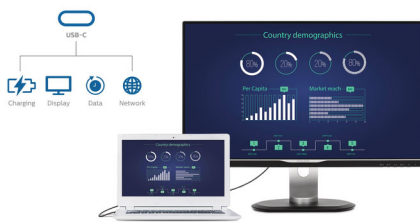

Built-in USB-C docking station

This Philips display features a built-in USB 3.1 type-C docking station with power delivery. Its

slim, reversible USB-C connector allows for easy, one-cable docking. Simplify by connecting all of your peripherals like keyboard, mouse and your RJ-45 Ethernet cable to the monitor's docking station. Simply connect your notebook and this monitor with a single USB-C cable to watch high-resolution video and transfer super-speed data, while powering up and re-charging your notebook at the same time.