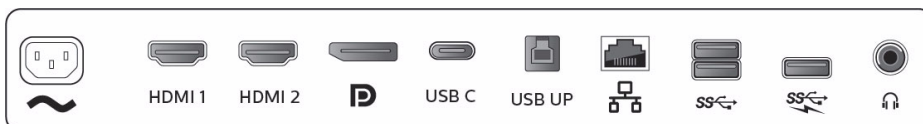

Cabinet

- Front bezel: Black
- Rear cover: Black
- Foot: Black
- Finish: Texture

What's in the box?

- Monitor with stand
- Cables: HDMI cable, DP cable, USB-A to B cable, USB-C to C cable, USB-C to A cable, Power cable
- User Documentation