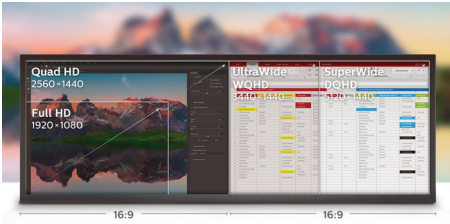

red dot award 2018  
winner

**PHILIPS**

32:9 SuperWide curved LCD display  
P Line 49 (48.8" / 124 cm diag.), 5120 x 1440 (Dual QHD)

499P9H/00

## 32:9 SuperWide

32:9 SuperWide 49" screen, with 5120 x 1440 resolution, is designed to replace multiscreen setups for massive wide view. It's like having two 27" 16:9 Quad HD displays side-by-side. SuperWide monitors offer screen area of dual monitors without the complicated setup.