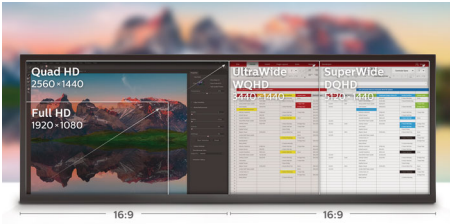

reddot award 2018  
winner

**PHILIPS**

32:9 SuperWide curved LCD display  
P Line 49 (48.8" / 124 cm diag.), Dual Quad HD (5120 x 1440)

499P9H/00

## 32:9 SuperWide

32:9 SuperWide 49" screen, with 5120 x 1440 resolution, is designed to replace multiscreen setups for massive wide view. It's like having two 27" 16:9 Quad HD displays side-by-side. SuperWide monitors offer screen area of dual monitors without the complicated setup.