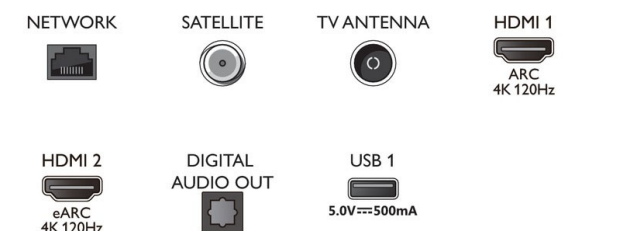

Design

- Colours of TV: Metal bezel frame
- Stand design: Metal dark chrome peak sticks

Dimensions

- Box dimensions (W x H x D): 1214.0 x 770.0 x 150.0 mm
- Set dimensions (W x H x D): 1068.5 x 615.4 x 58.0 mm
- Set dimensions with stand (W x H x D): 1068.5 x 633.7 x 240.0 mm
- Stand dimensions (W x H x D): 783.0 x 19.0 x 240.0 mm
- Product weight: 13.8 kg
- Product weight (+stand): 14.4 kg
- Weight incl. Packaging: 19.0 kg
- Wall-mount compatible: 300 x 300 mm

Accessories

- Included accessories: 2 x AAA Batteries, Legal and safety brochure, Power cord, Quick start guide, Remote Control, Tabletop stand

EU Energy card

- EPREL registration numbers: 1225545
- Energy class for SDR: G
- On mode power demand for SDR: 66 kWh/1000h
- Energy class for HDR: F
- On mode power demand for HDR: 58 kWh/1000h
- Networked standby mode: <2.0 W
- Off mode power consumption: n.a.
- Panel technology used: OLED

Connections

Side

Bottom

Issue date 2022-12-13

Version: 7.2.1

12 NC: 8670 001 82707
EAN: 87 18863 03446 0

© 2022 Koninklijke Philips N.V.
All Rights reserved.

Specifications are subject to change without notice.
Trademarks are the property of Koninklijke Philips N.V.
or their respective owners.