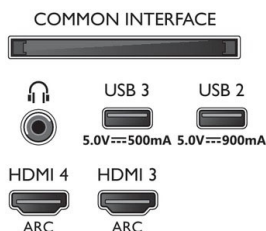

Design

- Colours of TV: Metal bezel frame
- Stand design: Metal dark chrome peak sticks

Dimensions

- Box dimensions (W x H x D): 1214.0 x 770.0 x 150.0 mm
- Set dimensions (W x H x D): 1068.5 x 615.4 x 58.0 mm
- Set dimensions with stand (W x H x D): 1068.5 x 633.7 x 240.0 mm
- Stand dimensions (W x H x D): 783.0 x 19.0 x 240.0 mm
- Product weight: 13.8 kg
- Product weight (+stand): 14.4 kg
- Weight incl. Packaging: 19.0 kg
- Wall-mount compatible: 300 x 300 mm

Accessories

- Included accessories: 2 x AAA Batteries, Legal and safety brochure, Power cord, Quick start guide, Remote Control, Tabletop stand

EU Energy card

- EPREL registration numbers: 1225545
- Energy class for SDR: G
- On mode power demand for SDR: 66 kWh/1000h
- Energy class for HDR: F
- On mode power demand for HDR: 58 kWh/1000h
- Networked standby mode: <2.0 W
- Off mode power consumption: n.a.
- Panel technology used: OLED

Connections

Side

Bottom

Issue date 2022-12-13

Version: 7.2.1

12 NC: 8670 001 82707
EAN: 87 18863 03446 0

© 2022 Koninklijke Philips N.V.
All Rights reserved.

Specifications are subject to change without notice.
Trademarks are the property of Koninklijke Philips N.V.
or their respective owners.