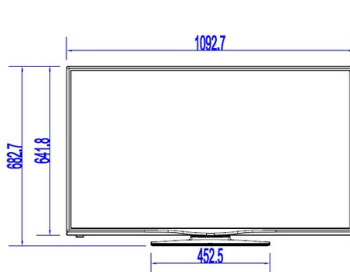

Specifications

Picture/Display

- Display: LED Full HD
- Diagonal screen size: 48 inch / 121 cm
- Aspect ratio: 16:9
- Panel resolution: 1920 x 1080p
- Brightness: 300 cd/m²
- Viewing angle: 178° (H)/178° (V)
- Contrast ratio (typical): 4000

Accessories

- Included: Remote Control 22AV1407A/12, 2 x AAA Batteries, Tabletop Stand, Warranty Leaflet, Legal and Safety brochure
- Optional: Setup RC 22AV9573A, Remote Control 22AV1601A/12

Power

- Mains power: AC 220-240 V; 50-60 Hz
- Energy Label Class: A++
- EU Energy Label power: 46 W
- Annual energy consumption: 67 kWh
- Standby power consumption: <0.3 W
- Power Saving Features: Eco mode
- Ambient temperature: 5°C to 45°C

Dimensions

- Set dimensions (W x H x D): 1093 x 642 x 81/97 mm

- Set dimensions with stand (W x H x D): 1093 x 681 x 220 mm
- Product weight: 10.1 kg
- Product weight (+stand): 11.0 kg
- VESA wall mount compatible: M6, 200 x 200 mm