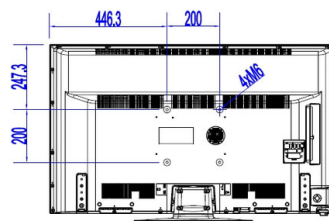

Specifications

Picture/Display

- Display: LED Full HD
- Diagonal screen size: 48 inch / 121 cm
- Aspect ratio: 16:9
- Panel resolution: 1920 x 1080p
- Brightness: 300 cd/m²
- Viewing angle: 178° (H)/178° (V)
- Contrast ratio (typical): 4000

Accessories

- Included: Remote Control 22AV1407A/12, 2 x AAA Batteries, Tabletop Stand, Warranty Leaflet, Legal and Safety brochure
- Optional: Setup RC 22AV9573A, Remote Control 22AV1601A/12

Power

- Mains power: AC 220-240 V; 50-60 Hz
- Energy Label Class: A++
- EU Energy Label power: 46 W
- Annual energy consumption: 67 kWh
- Standby power consumption: <0.3 W
- Power Saving Features: Eco mode
- Ambient temperature: 5°C to 45°C

Dimensions

- Set dimensions (W x H x D): 1093 x 642 x 81/97 mm

- Set dimensions with stand (W x H x D): 1093 x 681 x 220 mm
- Product weight: 10.1 kg
- Product weight (+stand): 11.0 kg
- VESA wall mount compatible: M6, 200 x 200 mm