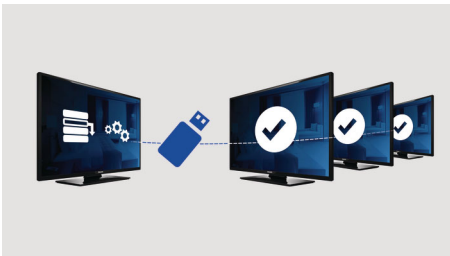

PHILIPS

Highlights

Welcome page

A welcome page is displayed each time the TV set is switched on. The welcome page can be branded and customised easily at the time of installation via a simple welcome image in .png format.

USB Cloning

Provides the ability to easily copy all programming and channel programming

settings from one TV into other TV sets in less than a minute. The feature ensures uniformity between TV sets and significantly reduces installation time and costs.

USB (photos, music, video)

Share the fun. Connect your USB memory-stick, digital camera, mp3 player or other multimedia device to the USB port on your TV to enjoy photos, videos and music with the easy to use onscreen content browser.

One combined channel list

One integrated channel list for digital and analogue channels. This allows the guest to flick seamlessly between Analogue and Digital channels.

Advanced volume control

With advanced volume control, you can select the start-up volume of the TV and predefine the volume range of the TV set, preventing excessive volume adjustments and avoiding the disturbance of neighbouring guests.