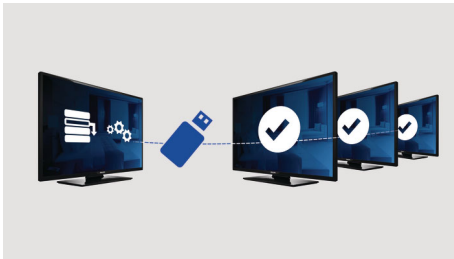

PHILIPS

Highlights

Welcome page

A welcome page is displayed each time the TV set is switched on. The welcome page can be branded and customized easily at the time of installation via a simple welcome image in .png format.

USB Cloning

Provides the ability to easily copy all programming and channel programming settings

from one TV into other TV sets in less than a minute. The feature ensures uniformity between TV sets and significantly reduces installation time and costs.

USB (photos, music, video)

Share the fun. Connect your USB memory-stick, digital camera, mp3 player or other multimedia device to the USB port on your TV to enjoy photos, videos and music with the easy to use onscreen content browser.