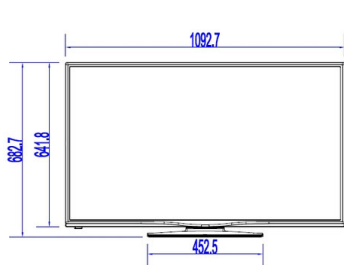

Specifications

Picture/Display

- Display: LED Full HD
- Diagonal screen size: 48 inch / 121 cm
- Aspect ratio: 16:9
- Panel resolution: 1920x1080p
- Brightness: 300 cd/m²
- Viewing angle: 178° (H) / 178° (V)
- Contrast ratio (typical): 4000

Accessories

- Included: Remote Control 22AV1407A/12, 2xAAA Batteries, Tabletop Stand, Warranty Leaflet, Legal and Safety brochure
- Optional: Setup RC 22AV9573A, Remote Control 22AV1601A/12

Power

- Mains power: AC 220-240V; 50-60Hz
- Energy Label Class: A++
- Eu Energy Label power: 46 W

- Annual energy consumption: 67 kWh
- Standby power consumption: <0.3 W
- Power Saving Features: Eco mode
- Ambient temperature: 5 °C to 45 °C

Dimensions

- Set dimensions (W x H x D): 1093 x 642 x 81/97 mm
- Set dimensions with stand (W x H x D): 1093 x 681 x 220 mm
- Product weight: 10.1 kg
- Product weight (+stand): 11.0 kg
- VESA wall mount compatible: M6, 200 x 200 mm