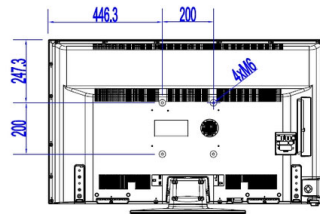

Specifications

Picture/Display

- Display: LED Full HD
- Diagonal screen size: 48 inch / 121 cm
- Aspect ratio: 16:9
- Panel resolution: 1920x1080p
- Brightness: 300 cd/m²
- Viewing angle: 178° (H) / 178° (V)
- Contrast ratio (typical): 4000

Accessories

- Included: Remote Control 22AV1407A/12, 2xAAA Batteries, Tabletop Stand, Warranty Leaflet, Legal and Safety brochure
- Optional: Setup RC 22AV9573A, Remote Control 22AV1601A/12

Power

- Mains power: AC 220-240V; 50-60Hz
- Energy Label Class: A++
- Eu Energy Label power: 46 W

- Annual energy consumption: 67 kWh
- Standby power consumption: <0.3 W
- Power Saving Features: Eco mode
- Ambient temperature: 5 °C to 45 °C

Dimensions

- Set dimensions (W x H x D): 1093 x 642 x 81/97 mm
- Set dimensions with stand (W x H x D): 1093 x 681 x 220 mm
- Product weight: 10.1 kg
- Product weight (+stand): 11.0 kg
- VESA wall mount compatible: M6, 200 x 200 mm