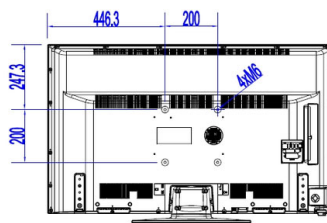

Specifications

Picture/Display

- Display: LED Full HD
- Diagonal screen size: 48 inch / 121 cm
- Aspect ratio: 16:9
- Panel resolution: 1920x1080p
- Brightness: 300 cd/m²
- Viewing angle: 178° (H) / 178° (V)
- Contrast ratio (typical): 4000

Accessories

- Included: Remote Control 22AV1407A/12, 2xAAA Batteries, Tabletop Stand, Warranty Leaflet, Legal and Safety brochure
- Optional: Setup RC 22AV9573A, Remote Control 22AV1601A/12

Power

- Mains power: AC 220-240V; 50-60Hz
- Energy Label Class: A++
- Eu Energy Label power: 46 W
- Annual energy consumption: 67 kWh
- Standby power consumption: <0.3 W
- Power Saving Features: Eco mode
- Ambient temperature: 5 °C to 45 °C

Dimensions

- Set dimensions (W x H x D): 1093 x 642 x 81/97 mm

- Set dimensions with stand (W x H x D): 1093 x 681 x 220 mm
- Product weight: 10.1 kg
- Product weight (+stand): 11.0 kg
- VESA wall mount compatible: M6, 200 x 200 mm